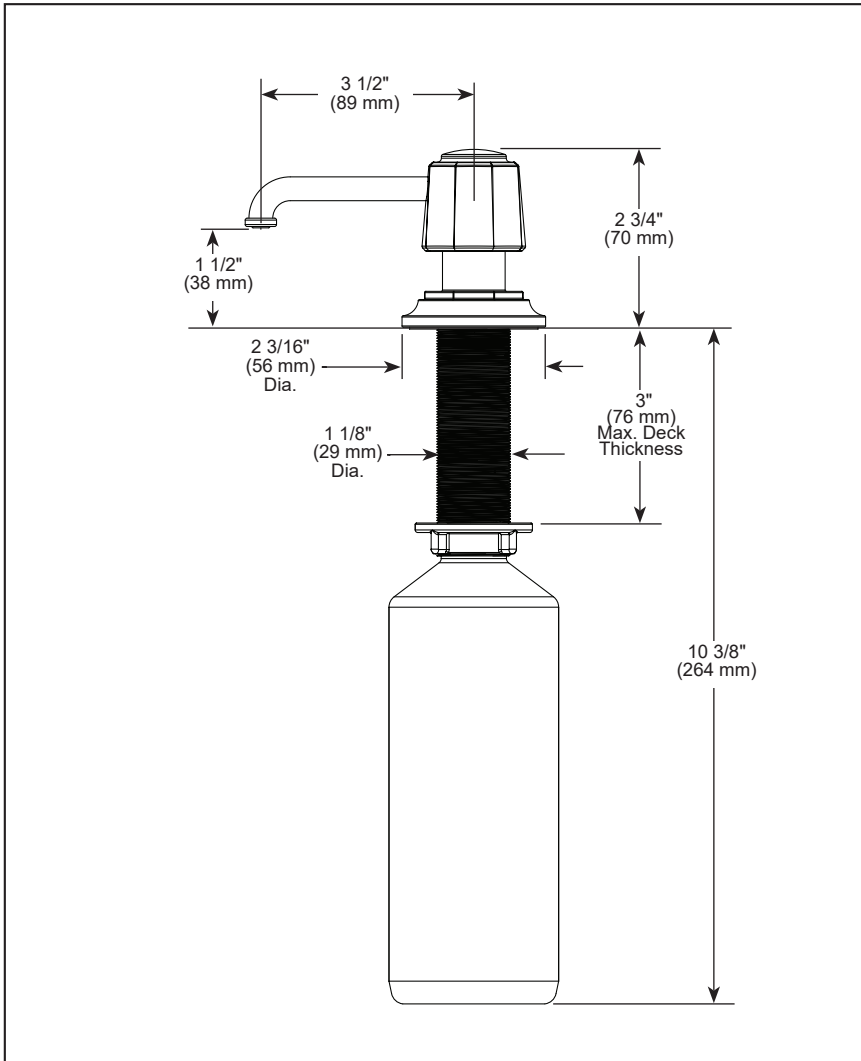

BRIZO®

SOAP DISPENSER

STANDARD SPECIFICATIONS:

- 13 ounce bottle
- Refillable from above the deck
- 3" max. deck thickness
- Fits hole size 1 3/8" +/- 1/8"

WARRANTY

- Parts and Finish – Lifetime limited warranty; or for commercial purchasers, 10 years for multi-family residential (apartments and condominiums) and 5 years for all other commercial uses, in each case from the date the product is received by the original purchaser or their authorized representative (installation contractor, etc.).
- Please go to www.brizo.com for the complete details of our limited warranty.