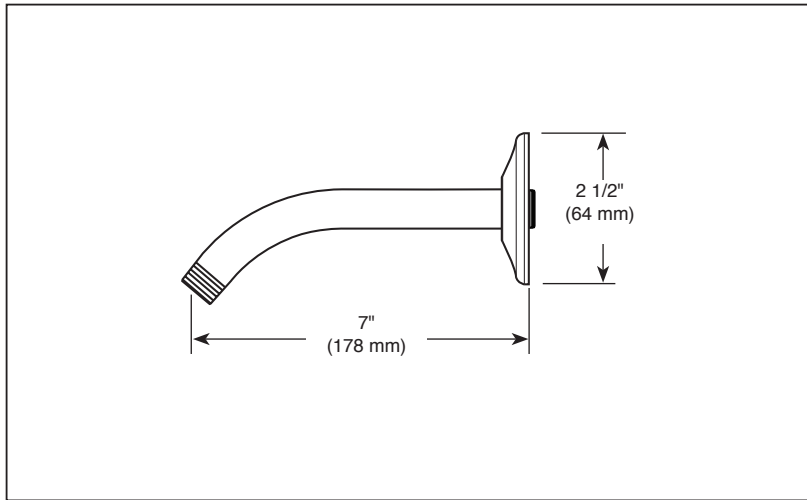

BRIZO[®]

SHOWER ARM AND FLANGE

■ Odin[®] Bath Collection

STANDARD SPECIFICATIONS:

- Solid brass construction
- 1/2" NPT threads

WARRANTY

- Parts and Finish - Lifetime limited warranty; or for commercial purchasers, 10 years for multi-family residential (apartments and condominiums) and 5 years for all other commercial uses, in each case from the date the product is received by the original purchaser or their authorized representative (installation contractor, etc.).
- Please go to www.brizo.com for the complete details of our limited warranty.

COMPLIES WITH:

- ASME A112.18.1 / CSA B125.1

▲ Designate proper finish suffix