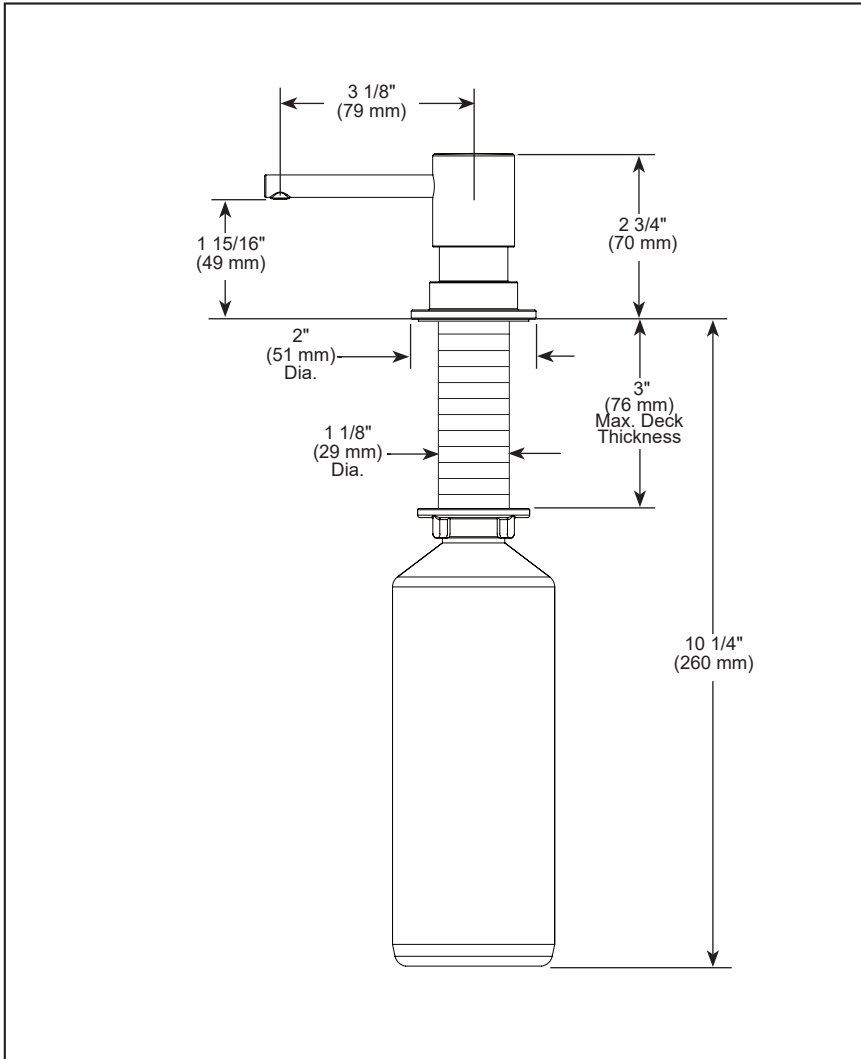

WARRANTY

- Parts and Finish – Lifetime limited warranty; or for commercial purchasers, 10 years for multi-family residential (apartments and condominiums) and 5 years for all other commercial uses, in each case from the date the product is received by the original purchaser or their authorized representative (installation contractor, etc.).
- Please go to www.brizo.com for the complete details of our limited warranty.