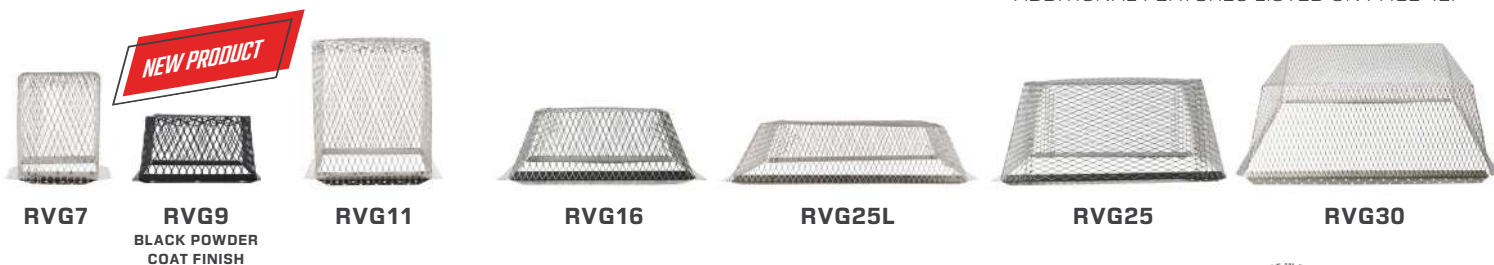

**STAINLESS STEEL // ROOF VENTGUARD™**

DIMENSIONS W x D x H [in]	MESH [in]	ITEM NUMBER						WEIGHT lbs / Each
		BULK Each	BOXED Single / 1	PROPAK SKU	PROPAK Quantity	BULK Retail Tag	BOXED Retail Tag	
7 x 7 x 9	5/8	RVG7	RVG77	RVG77-3	3	N/A	N/A	1.50
<b>NEW</b> 9 x 9 x 5-3/4	5/8	RVG9	RVG99	RVG99-3	3	N/A	N/A	2
11 x 11 x 13	5/8	RVG11	RVG1111	RVG1111-3	3	N/A	N/A	2.50
16 x 16 x 5	5/8	RVG16	RVG1616	RVG1616-6	6	N/A	N/A	3.50
25 x 25 x 6	5/8	RVG25L	RVG2525L	RVG2525L-3	3	N/A	N/A	7
25 x 25 x 12	5/8	RVG25	RVG2525	RVG2525-3	3	N/A	N/A	7.50
30 x 30 x 12	5/8	RVG30	RVG3030	RVG3030-3	3	N/A	N/A	9

FOR OVERALL DIMENSIONS, ADD 2-1/2" TO THE LENGTH AND WIDTH MEASUREMENTS TO INCLUDE FLANGE. ADDITIONAL FEATURES LISTED ON PAGE 12.

**GALVANIZED STEEL // ROOF VENTGUARD™**

DIMENSIONS W x D x H [in]	MESH [in]	ITEM NUMBER						WEIGHT lbs / Each
		BULK Each	BOXED Single / 1	PROPAK SKU	PROPAK Quantity	BULK Retail Tag	BOXED Retail Tag	
7 x 7 x 9	5/8	RVG7G	RVG77G	RVG77-3G	3	N/A	N/A	1.50
11 x 11 x 13	5/8	RVG11G	RVG1111G	RVG1111-3G	3	N/A	N/A	2.50
16 x 16 x 4-1/2	5/8	RVG16LG	RVG1616LG	RVG1616-6G	6	N/A	N/A	2.50
16 x 16 x 7	5/8	RVG16G	RVG1616G	RVG1616-6G	6	RVG16-GR	RVG1616-GR	3.50
25 x 25 x 6	5/8	RVG25LG	RVG2525LG	RVG2525L-3G	3	N/A	N/A	7
25 x 25 x 12	5/8	RVG25G	RVG2525G	RVG2525-3G	3	N/A	N/A	7.50
30 x 30 x 12	5/8	RVG30G	RVG3030G	RVG3030-3G	3	N/A	N/A	9

FOR OVERALL DIMENSIONS, ADD 2-1/2" TO THE LENGTH AND WIDTH MEASUREMENTS TO INCLUDE FLANGE. ADDITIONAL FEATURES LISTED ON PAGE 12.

**GALVANIZED STEEL // TIGHT MESH ROOF VENTGUARD™**

DIMENSIONS W x D x H [in]	MESH [in]	ITEM NUMBER						WEIGHT lbs / Each
		BULK Each	BOXED Single / 1	PROPAK SKU	PROPAK Quantity	BULK Retail Tag	BOXED Retail Tag	
16 x 16 x 6-3/8	1/4	RVGTM16G	RVGTM1616G	RVGTM1616G06	6	RVGTM16GR	RVGTM1616GR	3
18 x 18 x 7	1/4	RVGTM18G	RVGTM1818G	RVGTM1818G06	6	RVGTM18GR	RVGTM1818GR	3.50
30 x 30 x 10-1/2	1/4	RVGTM30G	RVGTM3030G	RVGTM3030G03	3	RVGTM30GR	RVGTM3030GR	9.50