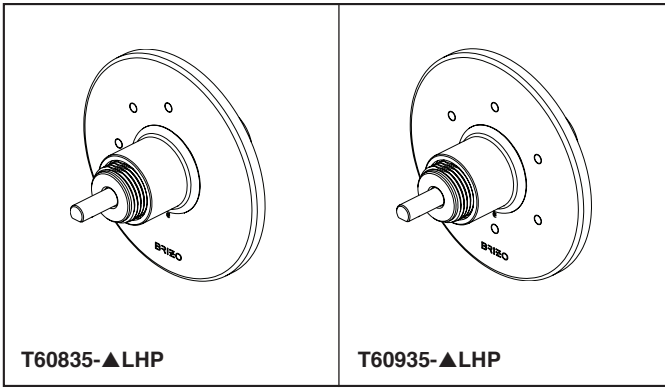

BRIZO®

3 & 6-FUNCTION SHOWER DIVERTER

- Litze® Collection
- Three Function Diverter Trim (T60835-▲LHP)
- Six Function Diverter Trim (T60935-▲LHP)

STANDARD SPECIFICATIONS:

- Three function diverter. 2 individual positions, 1 shared position
- Six function diverter. 3 individual positions, 3 shared positions
- Requires rough-in R60700 to complete installation
- Non shared 3 function cartridge (RP72123) and 6 function cartridge (RP72124) are available
- Rough extension kit (RP75012) available

COMPLIES WITH:

- ASME A112.18.1 / CSA B125.1
- ♿ ICC/ANSI A117.1

<p>RP72123 Non-Shared 3 Function Cartridge</p>	<p>RP72124 Non-Shared 6 Function Cartridge</p>	<p>RP75012 Available Extension Kit</p>
<p>HL932-▲ Lever Handle ♿</p> <p>2 5/16" (59 mm)</p>	<p>HL933-▲ T-Lever Handle ♿</p> <p>2 3/8" (60 mm)</p>	<p>HL934-▲ Industrial Lever Handle ♿</p> <p>2 5/8" (67 mm)</p>
<p>HL939-▲ Notch Lever Handle ♿</p> <p>2 1/4" (57 mm)</p>	<p>HW932-▲ Wheel Handle</p> <p>1 1/4" (32 mm)</p>	