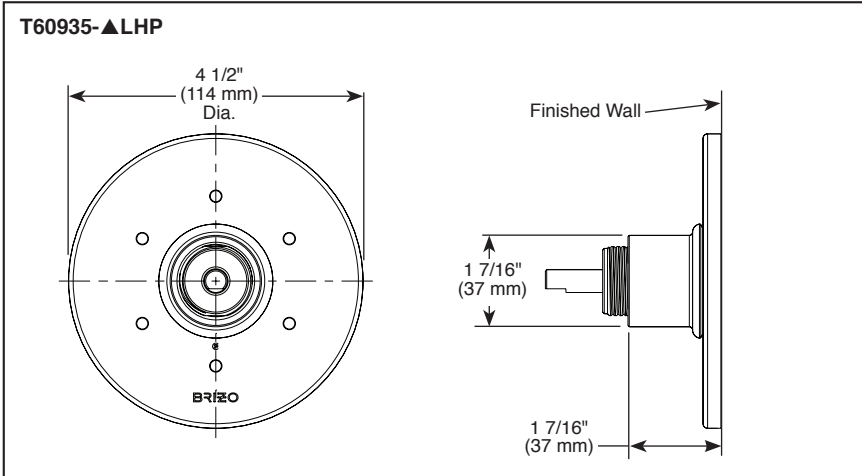

BRIZO®

3 & 6-FUNCTION SHOWER DIVERTER

- Litze® Collection
- Three Function Diverter Trim (T60835-▲LHP)
- Six Function Diverter Trim (T60935-▲LHP)

STANDARD SPECIFICATIONS:

- Three function diverter. 2 individual positions, 1 shared position
- Six function diverter. 3 individual positions, 3 shared positions
- Requires rough-in R60700 to complete installation
- Non shared 3 function cartridge (RP72123) and 6 function cartridge (RP72124) are available
- Rough extension kit (RP75012) available

COMPLIES WITH:

- ASME A112.18.1 / CSA B125.1
- ♿ ICC/ANSI A117.1

<p>RP72123 Non-Shared 3 Function Cartridge</p>	<p>RP72124 Non-Shared 6 Function Cartridge</p>	<p>RP75012 Available Extension Kit</p>
<p>HL932-▲ Lever Handle ♿</p> <p>2 5/16" (59 mm)</p>	<p>HL933-▲ T-Lever Handle ♿</p> <p>2 3/8" (60 mm)</p>	<p>HL934-▲ Industrial Lever Handle ♿</p> <p>2 5/8" (67 mm)</p>
<p>HL939-▲ Notch Lever Handle ♿</p> <p>2 1/4" (57 mm)</p>	<p>HW932-▲ Wheel Handle</p> <p>1 1/4" (32 mm)</p>	