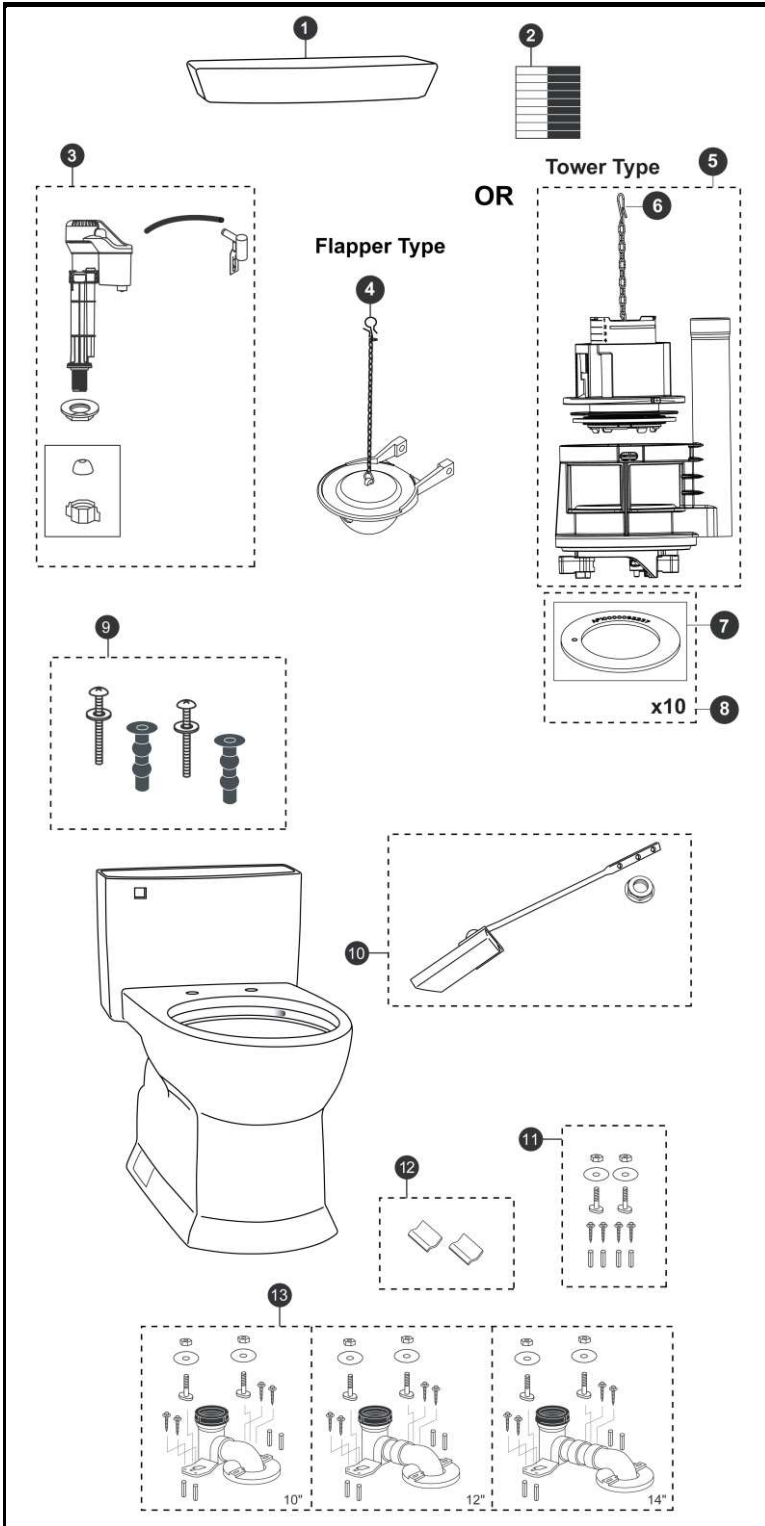

MS964214CEF MS964214CEFG
 CST964CEF CST964CEFG
 CST964CEFT CST964CEFGT

Eco Soirée®
1.28 Gpf Toilet, Elongated,
Tornado Flush™, UniFit Rough-In
Universal Height, (including CEFIONTECT®)

Item	Part	Description
1	TCU964CRE#01	Tank Lid w/ Velcro Tape - Cotton
	TCU964CRE#03	Tank Lid w/ Velcro Tape - Bone
	TCU964CRE#11	Tank Lid w/ Velcro Tape - Colonial White
	TCU964CRE#12	Tank Lid w/ Velcro Tape - Sedona Beige
	TCU964CRE#51	Tank Lid w/ Velcro Tape - Ebony
2	THU107	Velcro Tape
3	TSU81.30-A	Fill Valve
4	THU500S	Flapper w/ Chain
5	THU453.10C-A	Drain Valve
6	THU440-A	Flush Tower
7	THU407	Seal Gasket (1 piece)
8	THU370	Seal Gasket (10 pieces)
9	THU651N	Top Mounting Seat Hardware
10	THU225#CP	Trip Lever - Chrome Plated
	THU225#BN	Trip Lever - Brushed Nickel
	THU225#PN	Trip Lever - Polished Nickel
11	THU020N	Rough-In Mounting Hardware Kit
12	TCU964CV#01	Cover Plate Set w/ Velcro Tape - Cotton
	TCU964CV#03	Cover Plate Set w/ Velcro Tape - Bone
	TCU964CV#11	Cover Plate Set w/ Velcro Tape - Colonial White
	TCU964CV#12	Cover Plate Set w/ Velcro Tape - Sedona Beige
	TCU964CV#51	Cover Plate Set w/ Velcro Tape - Ebony
13	TSU03W.10R	UniFit - 10" Rough-In
	TSU03W.12R	UniFit - 12" Rough-In
	TSU03W.14R	UniFit - 14" Rough-In

Note:

Product Number Explanations

One-Piece Toilet

(MS) Toilet & Seat Combination
 (CST) Gravity Type Toilet
 (964) Toilet Model
 (214) Seat Model
 (C) Tornado Flush™
 (F) Universal Height
 (G) CEFIONTECT®
 (T) Drain Valve Tower

Colors

(#01) Cotton
 (#03) Bone
 (#11) Colonial White
 (#12) Sedona Beige
 (#51) Ebony

Actual Product may vary slightly from illustration.