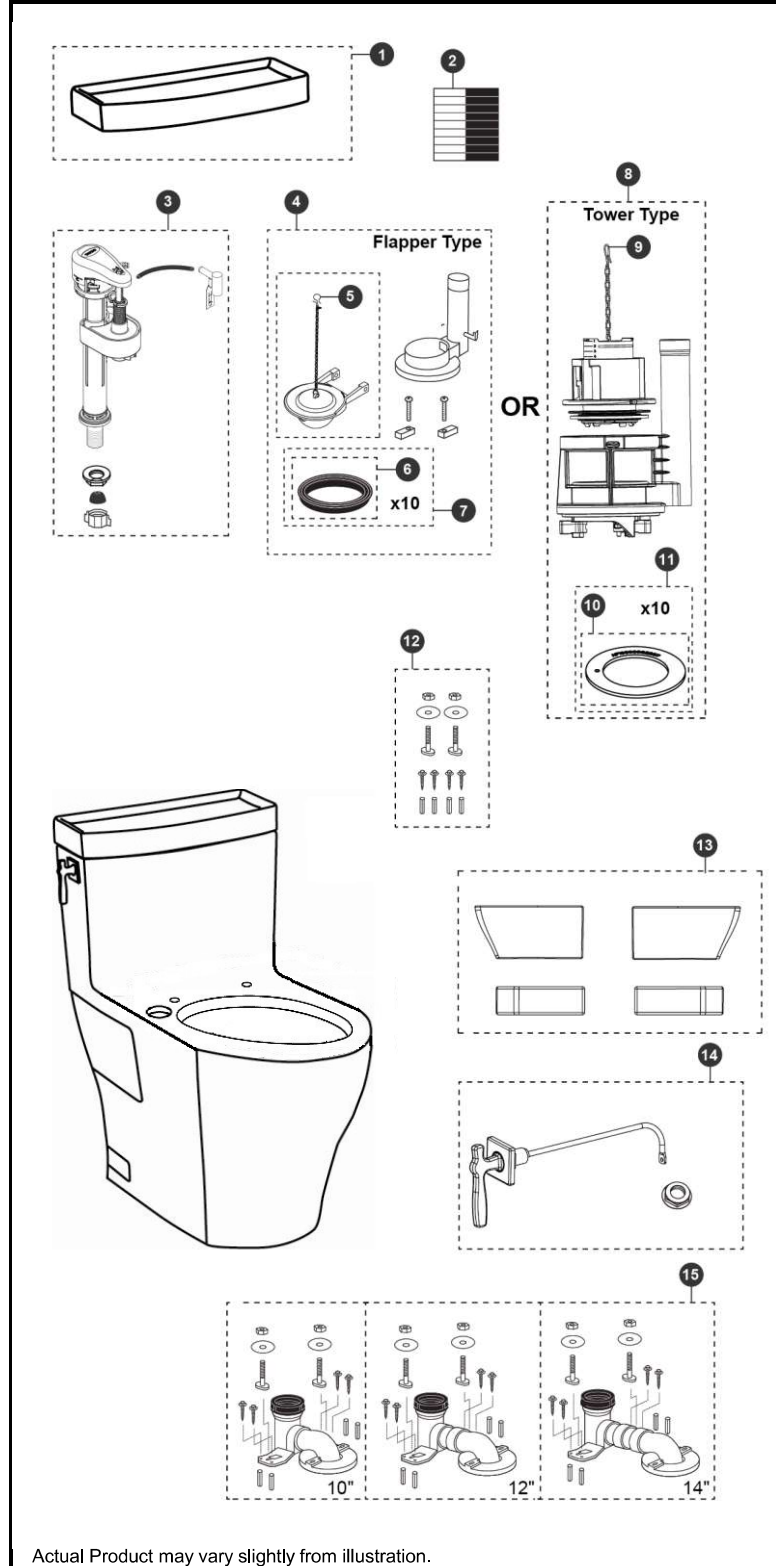

MS626124CEF(G), MS626214CEF(G), MS626234CEFG, MW6263046CEFG & MW6263056CEFG

MS626124CEFG
MS626234CEFG
CST626CEFGT40

MS626124CEF
CST626CEFT40

MS626214CEFG
CST626CEFG
CST626CEFGT

MS626214CEF
CST626CEF
CST626CEFT

MW6263046CEFG
MW6263056CEFG

Aimes® Connect +
1.28 Gpf Toilet, Elongated,
Tornado Flush™, UniFit Rough-In
Universal Height, (including CeFIONtect™)

Item	Part	Description
1	TCU624CRE#01	Tank Lid - Cotton
	TCU624CRE#03	Tank Lid - Bone
	TCU624CRE#11	Tank Lid - Colonial White
	TCU624CRE#12	Tank Lid - Sedona Beige
	TCU624CRE#51	Tank Lid - Ebony
2	THU234	Velcro Tape
3	TSU51A	Fill Valve
4	THU013P	Flush Valve
5	THU500S	Flapper w/ Chain
6	9BU002E	Flush Valve Gasket (1 pieces)
7	THU097	Flush Valve Gasket (10 pieces)
8	THU451.10A-A	Drain Valve
9	THU440-A	Flush Tower
10	THU407	Seal Gasket (1 piece)
11	THU370	Seal Gasket (10 piece)
12	THU020	UniFit Mounting Set
13	THU344#01	Side Plates w/ Velcro Tape - Cotton
	THU344#03	Side Plates w/ Velcro Tape - Bone
	THU344#11	Side Plates w/ Velcro Tape - Colonial White
	THU344#12	Side Plates w/ Velcro Tape - Sedona Beige
	THU344#51	Side Plates w/ Velcro Tape - Ebony
14	THU311N#CP	Trip Lever - Chrome Plated
	THU311N#BN	Trip Lever - Brushed Nickel
	THU311N#PN	Trip Lever - Polished Nickel
15	TSU03W.10R	UniFit - 10" Rough-in
	TSU03W.12R	UniFit - 12" Rough-in
	TSU03W.14R	UniFit - 14" Rough-in

Note:

Product Number Explanations

One-Piece Toilet

(MS) Toilet & Seat Combination	(C) Tornado Flush™
(MW) Toilet & Washlet Combination	(E) 1.28gpf / 4.8 Lpf
(626) Toilet Model	(F) Universal Height
(234) Seat Model	(G) CeFIONtect™
(214) Seat Model	(T) Drain Valve Tower Type
(124) Seat Model	(T40) Connect +