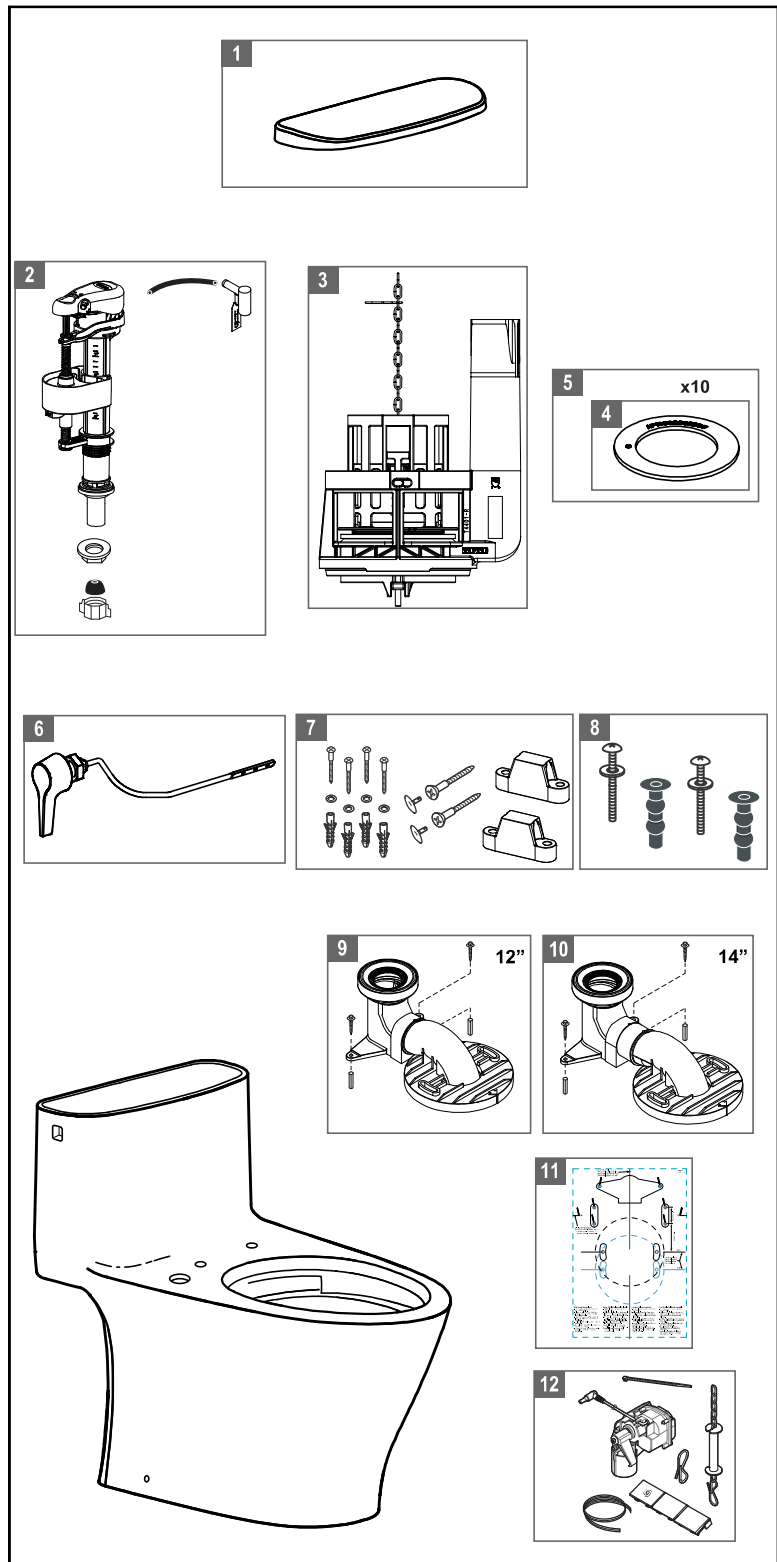

MS642124CEF, MS642124CEFG & MS642234CEFG

1.28 gpf Toilet, Elongated Bowl, Universal Height, TORNADO FLUSH®, CEFIONTECT®, Unifit Rough-In & Auto Flush

Item	Part Number	Description
1	TCU642CRE#01	Tank Lid - Cotton
	TCU642CRE#03	Tank Lid w/ Velcro Tape - Bone
	TCU642CRE#11	Tank Lid - Colonial White
	TCU642CRE#12	Tank Lid - Sedona Beige
	TCU642CRE#51	Tank Lid - Ebony
2	TSU82.35-A	Fill Valve
3	THU747-A	Flush Valve
4	THU407	Seal Gasket (1 piece)
5	THU370	Seal Gasket (10 pieces)
6	THU750#01	Trip Lever - Cotton
	THU750#BN	Trip Lever - Brushed Nickel
	THU750#CP	Trip Lever - Chrome Plated
	THU750#MBL	Trip Lever - Matte Black
	THU750#PN	Trip Lever - Polished Nickel
7	THU764#01-A	Toilet Mounting Hardware - Cotton & Col. White
	THU764#03-A	Toilet Mounting Hardware - Bone
	THU764#12-A	Toilet Mounting Hardware - Sedona Beige
	THU764#51-A	Toilet Mounting Hardware - Ebony
8	THU651N	Top Mounting Seat Hardware
9	TSU10W.12	Unifit - 12" Rough-in
10	TSU10W.14	Unifit - 14" Rough-in
11	0GU186-A	Template
12	THU857	Auto Flush Unit for Single Flush

Actual Product may vary slightly from illustration.

Note: