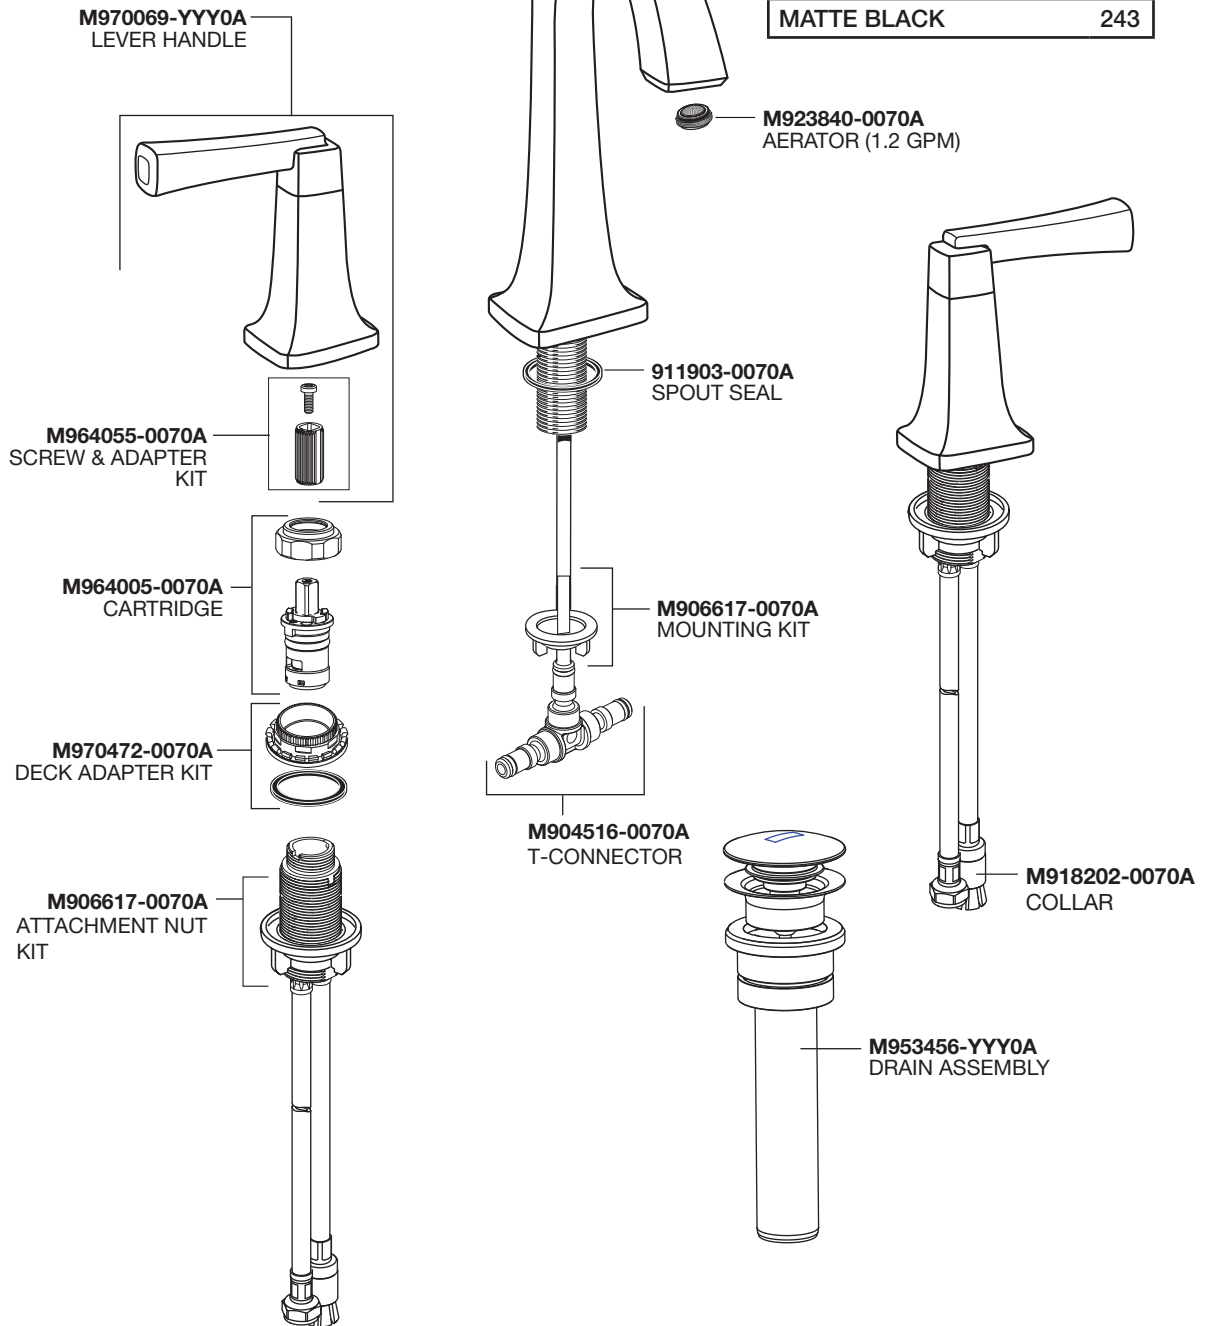

# PARTS

## Townsend® Dual Control Widespread Lavatory Faucet – 7353801 / 7353841

Replace the “YYY” with appropriate finish code

POLISHED CHROME	002
BRUSHED NICKEL	295
LEGACY BRONZE	278
POLISH NICKEL	013
MATTE BLACK	243