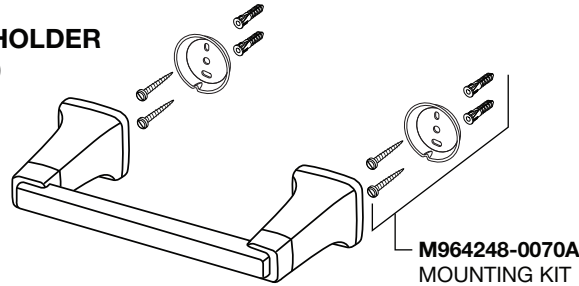

American Standard

TOWNSEND

- 18" TOWEL BAR
- 24" TOWEL BAR
- TOWEL RING
- ROBE HOOK
- 24" DOUBLE TOWEL BAR
- TOILET PAPER HOLDER

MODEL NUMBER

- 7353.018 Series
- 7353.024 Series
- 7353.190 Series
- 7353.210 Series
- 7353.224 Series
- 7353.230 Series

TOILET PAPER HOLDER
7353.230