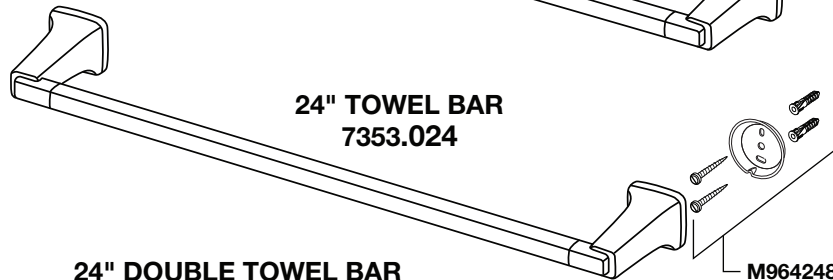

24" DOUBLE TOWEL BAR
7353.224