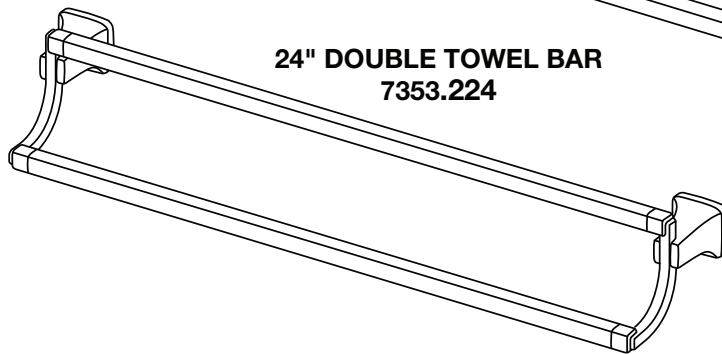

American Standard

TOWNSEND

- 18" TOWEL BAR
- 24" TOWEL BAR
- TOWEL RING
- ROBE HOOK
- 24" DOUBLE TOWEL BAR
- TOILET PAPER HOLDER

MODEL NUMBER

- 7353.018 Series
- 7353.024 Series
- 7353.190 Series
- 7353.210 Series
- 7353.224 Series
- 7353.230 Series

TOILET PAPER HOLDER
7353.230

TOWEL RING
7353.190

ROBE HOOK
7353.210

18" TOWEL BAR
7353.018

24" TOWEL BAR
7353.024

24" DOUBLE TOWEL BAR
7353.224

Replace the "YYY" with appropriate finish code

| | |
|-----------------|-----|
| POLISHED CHROME | 002 |
| STAINLESS STEEL | 075 |
| POLISHED NICKEL | 013 |
| LEGACY BRONZE | 278 |