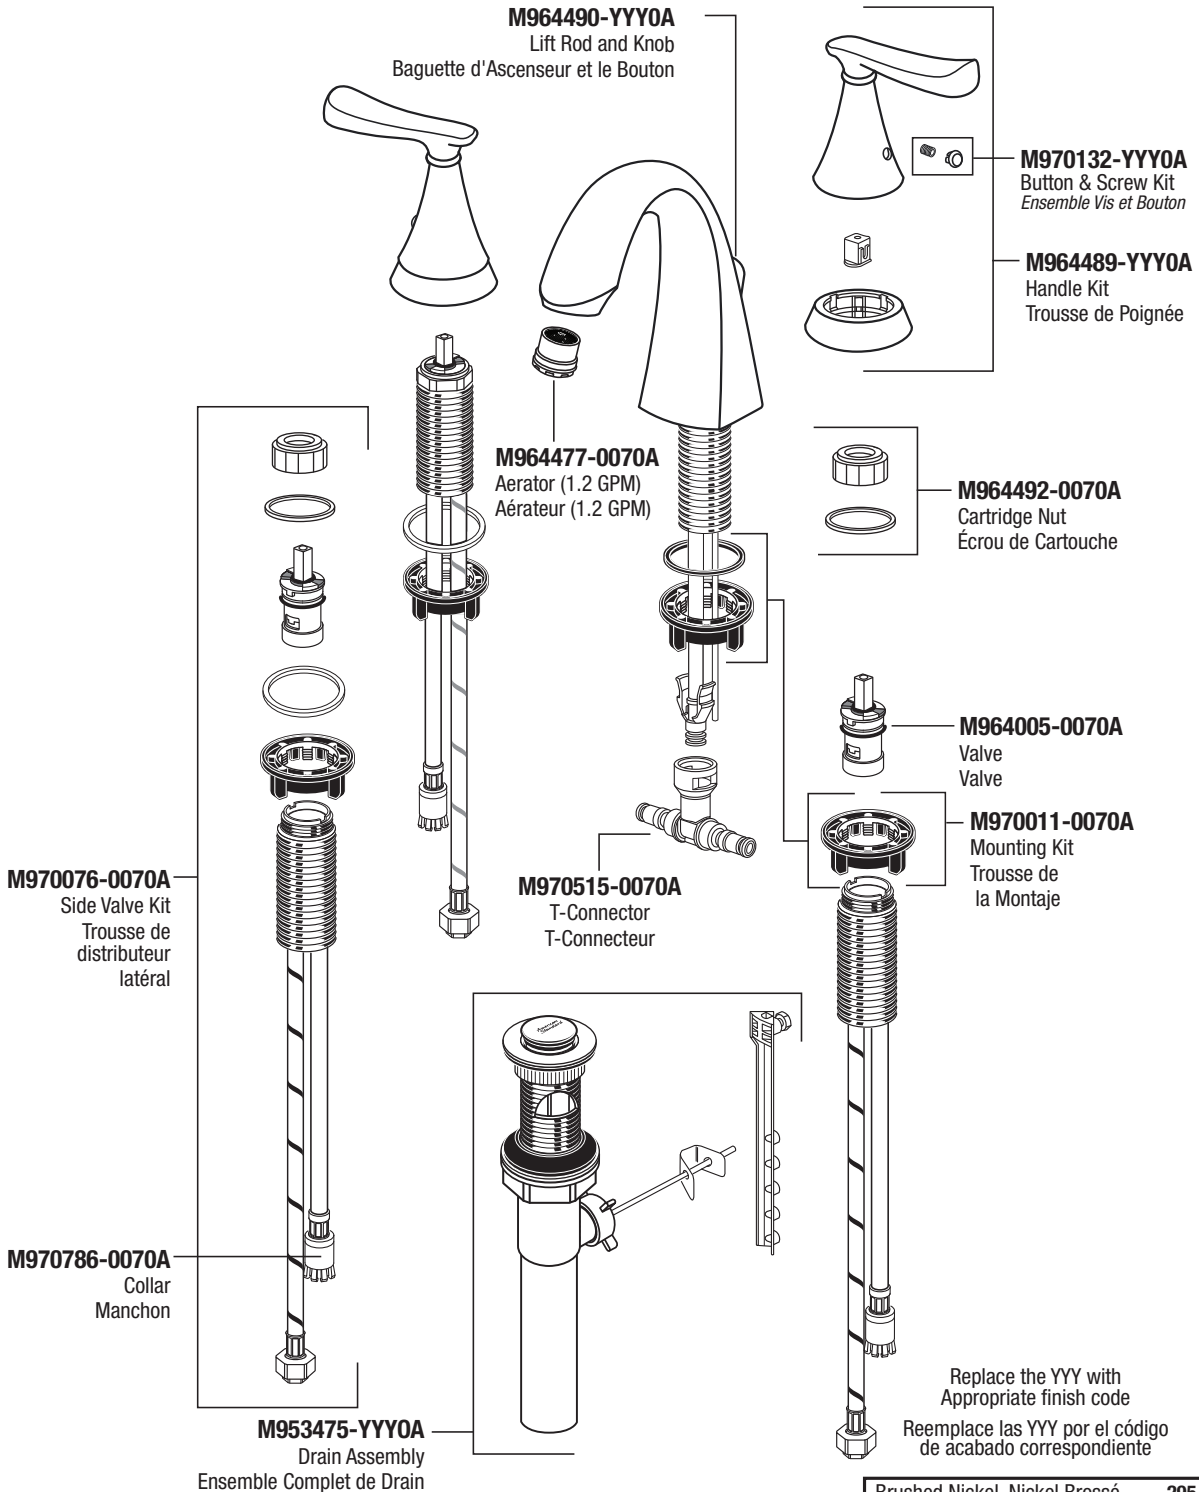

Parts/Assembly Ensemble/Pièces

Chatfield^{MC} Widespread Faucet Robinet de lavabo à l'entraxe 7413.801 Series

Brushed Nickel, Nickel Brossé	295
Legacy Bronze, Héritage Bronze	278
Polished Chrome, Chrome Poli	002

American Standard

Parts/Assembly

Unidad/de Partes

Chatfield™

Widespread Faucet

Llave Central de Lavabo

Para Lavabo Extendido

7413.801 Series

Brushed Nickel, <i>Níquel cepillado</i>	295
Legacy Bronze, <i>Bronce antiguo</i>	278
Polished Chrome, <i>Cromo pulido</i>	002

American Standard