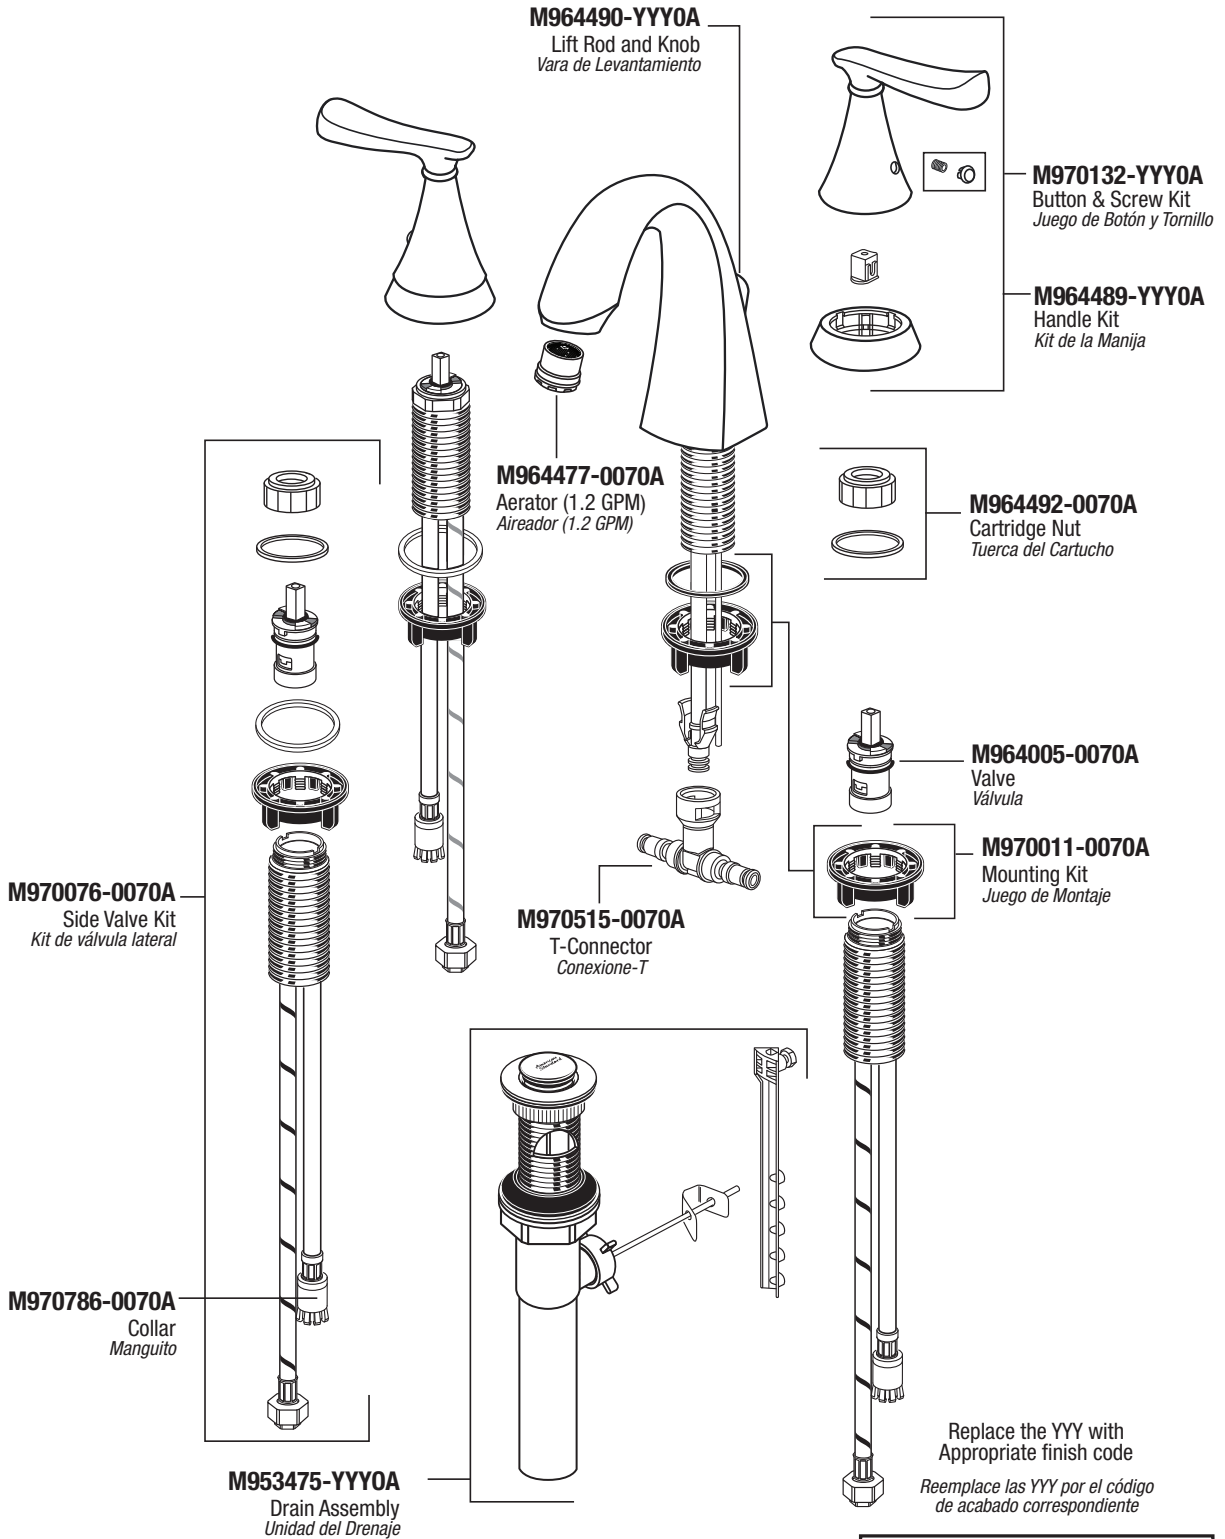

Parts/Assembly Ensemble/Pièces

Chatfield^{MC} Widespread Faucet Robinet de lavabo à l'entraxe 7413.801 Series

Brushed Nickel, Nickel Brossé	295
Legacy Bronze, Héritage Bronze	278
Polished Chrome, Chrome Poli	002

American Standard

Parts/Assembly

Unidad/de Partes

Chatfield™

Widespread Faucet

Llave Central de Lavabo

Para Lavabo Extendido

7413.801 Series

Brushed Nickel, <i>Níquel cepillado</i>	295
Legacy Bronze, <i>Bronce antiguo</i>	278
Polished Chrome, <i>Cromo pulido</i>	002

American Standard