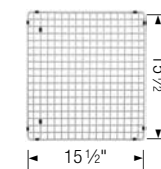

BLANCO PRECISION®

516367 -
Fits BLANCO PRECISION 16" R10 model 516216 (drainer grid).
Ship Weight: 5 lbs