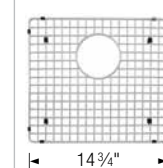

223200 -
Fits BLANCO PRECISION model 515637 & BLANCO PRECISION R10 model 515638.
Ship Weight: 5 lbs