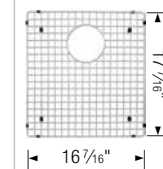

221015 -
Fits BLANCO PRECISION model 512749 (left bowl).
Ship Weight: 5 lbs