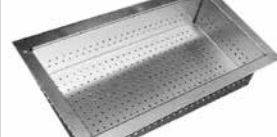

224387 -
Heavy-Duty Stainless Steel Colander
Outside Dimensions:
17-9/16"L x 10-5/8"W x 3-1/2"D
Inside Dimensions
15-1/2"L x 8-1/2"W
4 Protective rubber feet
For undermount installations. Colander rim allows for flexible functionality: 0 reveal through a 1/8" positive reveal
Designed for BLANCO PRECISION® 16" series and BLANCO QUATRUS series sinks except Bar Bowls.
Ship Weight: 10 lbs