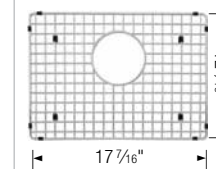

221017 -
Fits BLANCO PRECISION model 512746.
Ship Weight: 5 lbs