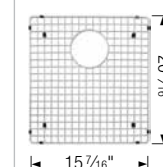

224405 -
Fits BLANCO PRECISION 16" R0 model 516213 (left bowl) & BLANCO PRECISION 16" R10 model 516218 (left bowl).
Ship Weight: 8 lbs