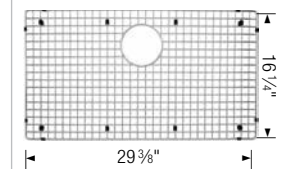

221018 -
Fits BLANCO PRECISION model 512747 & BLANCO PRECISION R10 model 513686.
Ship Weight: 5 lbs