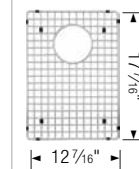

221016 -
Fits BLANCO PRECISION model 513440 (right bowl).
Ship Weight: 5 lbs