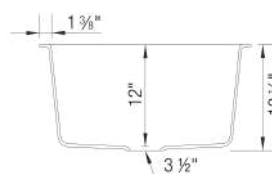

Design and Planning Tips

- Min cabinet size: 27 in

What is included:

Installation instructions, Cut-out template, Drop-in clips, Limited Lifetime Warranty

4 additional knock-out holes for accessories
Undermount or drop-in installation