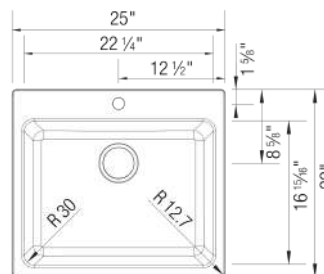

Design and Planning Tips

- Min cabinet size: 27 in

What is included:

Installation instructions, Cut-out template, Drop-in clips, Limited Lifetime Warranty

4 additional knock-out holes for accessories
Undermount or drop-in installation