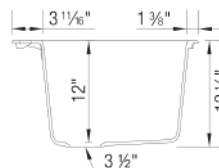

Warranty

BLANCO offers a limited lifetime warranty on all sinks and faucets, as well as a one-year warranty on all custom accessories.

Code/Standards Compliance

BLANCO sinks and faucets are third-party tested and certified to standards and listed by applicable certification bodies. For more information on individual product listings, contact our office or listing organization.

View our how-to videos to learn more about installing and caring for BLANCO products:
<https://www.blanco.com/us-en/service/how-to-videos/how-to-videos-for-sinks/>

Questions? Contact us today

BLANCO America, Inc.
110 Mount Holly By-Pass
Lumberton, NJ 08048

Phone & Fax
Phone: 888-668-6201
Fax: 609-668-6211

While BLANCO endeavors to provide accurate information, all dimensions are nominal, cannot be guaranteed, and are subject to change or cancellation. BLANCO assumes no responsibility for use of superseded or voided specifications.