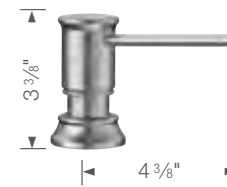

Soap Dispensers

ARTONA

- Solid brass construction
- Refillable from above the deck
- Suitable for liquid dish or hand soap*
- 12.5 fl oz. capacity bottle

Finishes	Model #	List Price
Chrome	442901	\$ 163
PVD Steel	442902	\$ 163
PVD Steel / Coal Black NEW	442902 NEW	\$ 163
PVD Steel / Anthracite	442049	\$ 163
PVD Steel / Café	442050	\$ 163
PVD Steel / Cinder	442051	\$ 163
PVD Steel / Metallic Gray	442052	\$ 163
PVD Steel / Truffle	442053	\$ 163
PVD Steel / Concrete Gray NEW Summer 2021	442901 NEW	\$ 163
PVD Steel / Biscuit	403800	\$ 163
PVD Steel / White	442054	\$ 163

RIVANA

- Solid brass construction
- Refillable from above the deck
- Suitable for liquid dish or hand soap*
- 16.9 fl oz. capacity bottle

Finishes	Model #	List Price
Chrome	442679	\$ 163
PVD Steel	442680	\$ 189

EMPRESSA

- Solid brass construction
- Refillable from above the deck
- Suitable for liquid dish or hand soap*
- 12 fl oz. capacity bottle

Finishes	Model #	List Price
Chrome	442516	\$ 148
Polished Nickel	442518	\$ 163
PVD Steel	442517	\$ 163
Oil Brushed Bronze	442519	\$ 163

LATO

- Solid brass and zamac construction
- Refillable from above the deck
- Suitable for liquid dish or hand soap*
- 10 fl oz. capacity bottle

Finishes	Model #	List Price
Chrome	402298	\$ 121
PVD Steel	402299	\$ 131
Chrome / Coal Black NEW	402574 NEW	\$ 131
Chrome / Anthracite	402300	\$ 131
Chrome / Café	402303	\$ 131
Chrome / Cinder	402304	\$ 131
Chrome / Metallic Gray	402305	\$ 131
Chrome / Truffle	402306	\$ 131
Chrome / Concrete Gray NEW Summer 2021	402573 NEW	\$ 131
Chrome / Biscuit	402302	\$ 131
Chrome / White	402307	\$ 131