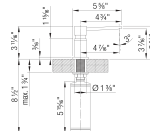

LATO SOAP DISPENSER, SKU
402305 402306 402307
402300 402302 402303
402304 402574 402573
brass SILGRANIT Colour Dual Finish

Product Features

- **Satin Gold and Matte Black finishes available Spring 2022**
- Solid brass/zamac construction
- Refillable from above the deck
- Suitable for liquid dish or hand soap
- 10 fl oz. (300 ml) capacity bottle
- 1-year Limited Warranty

Design and planning tips

Hole Size Required: 1-³/₈"

BLANCO soap dispensers can dispense liquid dish soap, hand soap, and even hand lotion. For best performance, and to prevent clogging, we recommend diluting soap with water using a 70/30 proportion.