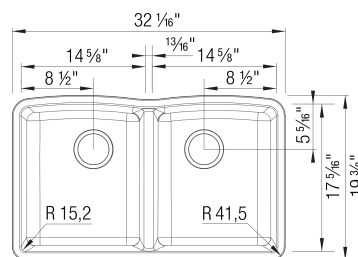

DIAMOND Equal Double SILGRANIT

Sink Specifications

Color	SKU
Café	440182
Anthracite	440184
White	440185
Truffle	441286
Cinder	441470
Coal Black	442913
Soft White	443068
Volcano Gray	443105

Design and Planning Tips

- Min cabinet size: 36 in (914 mm)

What is included:
Installation instructions, Cut-out template, Limited
Lifetime Warranty

Codes & Standards

CSA B45.8-18/ IAPMO Z403-2018

Optional Accessories

Floating Dish Rack	236432
Sink Grid (Left bowl)	221008
Sink Grid (Right Bowl)	221009
CapFlow Strainer Cover	517666
Undermount Clips	440851
Storage Caddy 20	527667

Warranty

BLANCO offers a limited lifetime warranty on all sinks and faucets, as well as a one-year warranty on all custom accessories.

Code/Standards Compliance

BLANCO sinks and faucets are third-party tested and certified to standards and listed by applicable certification bodies. For more information on individual product listings, contact our office or listing organization.

View our how-to videos to learn more about installing and caring for BLANCO products:
<https://www.blanco.com/us-en/service/how-to-videos/how-to-videos-for-sinks/>

Questions? Contact us today

BLANCO America, Inc.
110 Mount Holly By-Pass
Lumberton, NJ 08048

Phone & Fax
Phone: 888-668-6201
Fax: 609-668-6211

While BLANCO endeavors to provide accurate information, all dimensions are nominal, cannot be guaranteed, and are subject to change or cancellation. BLANCO assumes no responsibility for use of superseded or voided specifications.