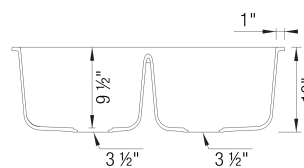

- Min cabinet size: 36 in (914 mm)

What is included:
Installation instructions, Cut-out template, Limited
Lifetime Warranty

Codes & Standards

CSA B45.8-18/ IAPMO Z403-2018

Optional Accessories

Floating Dish Rack	236432
Sink Grid (Left bowl)	221008
Sink Grid (Right Bowl)	221009
CapFlow Strainer Cover	517666
Undermount Clips	440851
Storage Caddy 20	527667