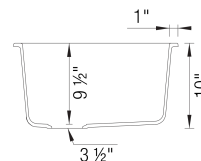

- Min cabinet size: 36 in (914 mm)

What is included:
Installation instructions, Cut-out template, Limited
Lifetime Warranty

Codes & Standards

CSA B45.8-18/ IAPMO Z403-2018

Optional Accessories

Floating Dish Rack	236432
Sink Grid (Left bowl)	221008
Sink Grid (Right Bowl)	221009
CapFlow Strainer Cover	517666
Undermount Clips	440851
Storage Caddy 20	527667