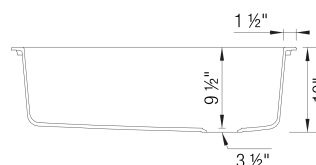

Codes & Standards

CSA B45.8-18/ IAPMO Z403-2018

Optional Accessories

Red Alder Wood Cutting Board	440230
Sink Grid	221010
Floating Dish Rack	236431
CapFlow Strainer Cover	517666

Warranty

BLANCO offers a limited lifetime warranty on all sinks and faucets, as well as a one-year warranty on all custom accessories.

Code/Standards Compliance

BLANCO sinks and faucets are third-party tested and certified to standards and listed by applicable certification bodies. For more information on individual product listings, contact our office or listing organization.

View our how-to videos to learn more about installing and caring for BLANCO products:
<https://www.blanco.com/us-en/service/how-to-videos/how-to-videos-for-sinks/>