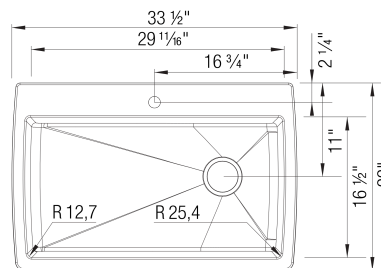

Design and Planning Tips

- Min cabinet size: 36 in

What is included:

Sink clips

Installation instructions

Cut-out template

Limited Lifetime Warranty

Depending on cabinet construction, a different cabinet size may be required. Consult the cabinet manufacturer.