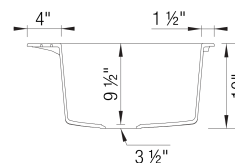

Codes & Standards

CSA B45.8-18/ IAPMO Z403-2018

Optional Accessories

Red Alder Wood Cutting Board	440230
Sink Grid	221010
Floating Dish Rack	236431
CapFlow Strainer Cover	517666

Warranty

BLANCO offers a limited lifetime warranty on all sinks and faucets, as well as a one-year warranty on all custom accessories.

Code/Standards Compliance

BLANCO sinks and faucets are third-party tested and certified to standards and listed by applicable certification bodies. For more information on individual product listings, contact our office or listing organization.

View our how-to videos to learn more about installing and caring for BLANCO products:
<https://www.blanco.com/us-en/service/how-to-videos/how-to-videos-for-sinks/>