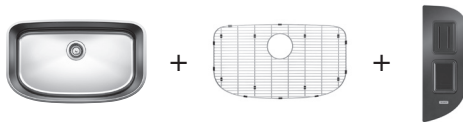

Magnetic Sink Caddy Set
(Includes magnet)
230694
\$75.00

NEW Sink Caddy Magnet
230422
\$50.00

See our lifestyle kits below to find the ONE™ for you!

BLANCO ONE™ COLLECTION - CUSTOM ACCESSORY KITS

List Price:
\$725.00

Kit 1: Organized - 441634

Includes: Bowl, Stainless Steel Grid & Sink Caddy

List Price:
\$795.00

Kit 3: Prep - 441635

Includes: Bowl, Cutting Board & Sink Caddy

List Price:
\$775.00

Kit 2: Safety - 441636

Includes: Bowl, Stainless Steel Grid & Work Station