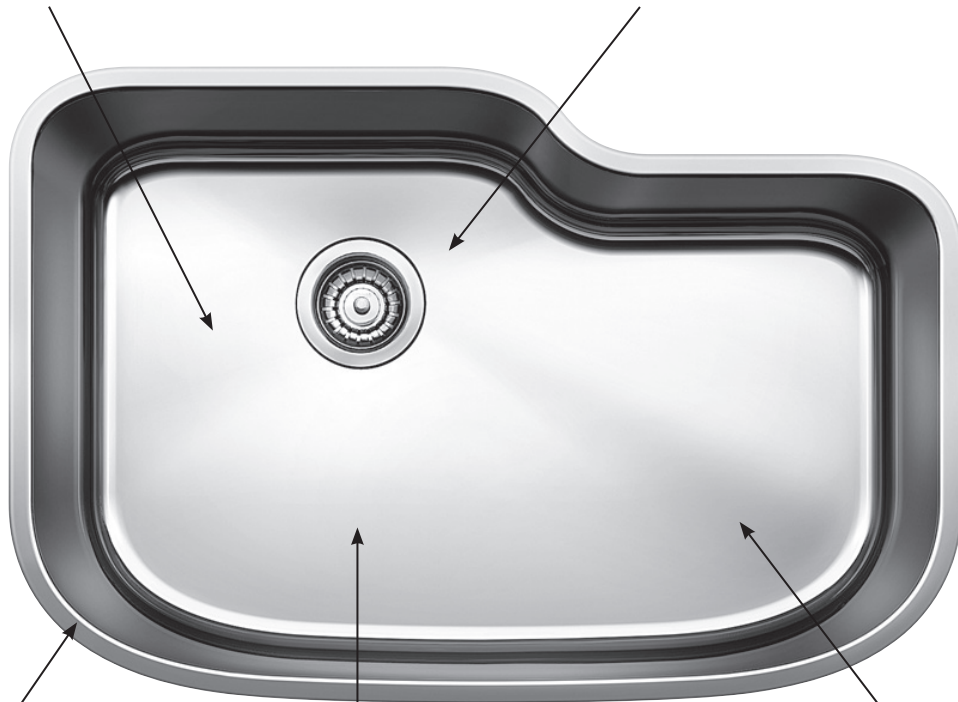

With an easy-to-clean finish, dirt has nowhere to hide.

● **Strength**

German engineered to withstand a several hundred pound countertop.

● **Corners**

Hand and machine finishing ensure smooth corners whether precisely squared or perfectly curved.

● **Finish**

Brushed, smooth or satin – but always premium surgical grade – the lustrous finish envelops the sink's surface.

● **Beauty and Function**

Designed to provide more usable space without taking up more space.