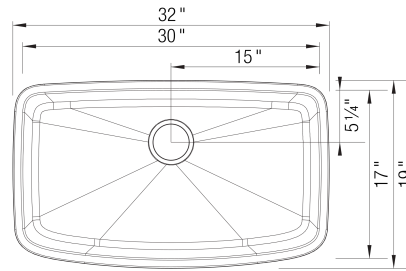

Design and Planning Tips

- Min cabinet size: 36 in

What is included:
Installation instructions
Cut-out template
Limited Lifetime Warranty

Depending on cabinet construction, a different cabinet size may be required. Consult the cabinet manufacturer.