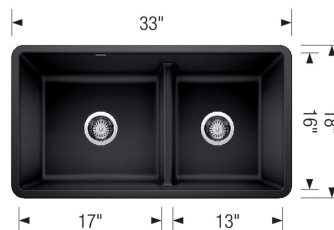

PRECIS 1³/₄ REVERSE LOW DIVIDE SILGRANIT

Sink Specifications

Color	SKU
White	442524
Anthracite	442525
Biscuit	442526
Metallic Gray	442527
Cinder	442521
Truffle	442522
Concrete Gray	442737
Coal Black	442925

Design and Planning Tips

- Min cabinet size: 36 in
- Bowl depth: 9.5 in (240.0 mm)

What is included:
Installation instructions
Cabinet template
Limited Lifetime Warranty

Outside Cabinet: 36"
Bowl Depths: 9-1/2" & 9-1/2"
Low-Divide Height: 5-1/2"
Cutout Size: Template provided #'' reveal
Actual Ship Weight: 45 lbs - UPS oversize weight charges apply*
Codes/Standards: CSA B45.8-18/ IAPMO Z403-2018