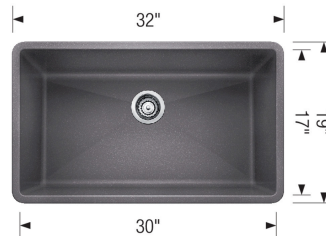

Sink Specifications

Color	SKU
Biscuit	440151
Café	440147
Metallic Gray	440148
Anthracite	440149
White	440150
Truffle	441297
Cinder	441478
Concrete Gray	442740
Coal Black	442935

PRECIS SUPER SINGLE SILGRANIT

Design and Planning Tips

- Min cabinet size: 36 in
- Bowl depth: 9,5 in (240.0 mm)

What is included:

Installation instructions

Cut-out template

Limited Lifetime Warranty

Undermount installation only

Minimum cabinet size: 36"

Cut-out Dimensions:

Cut-out Length: 30.25"

Cut-out Width: 17.25"

Cut-out Below Counter Depth: 10.29"

Sink Bowl Dimensions:

Sink Bowl Length (left-to-right): 30"

Sink Bowl Width (front-to-back): 17"

Sink Bowl Depth: 9.5"