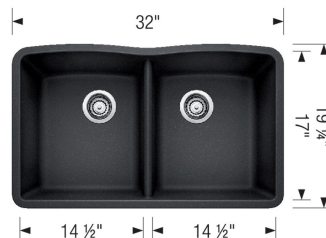

Design and Planning Tips

- Min cabinet size: 36 in
- Bowl depth: 9,5 in (240.0 mm)

What is included:

Installation instructions

Cut-out template

Limited Lifetime Warranty

Undermount installation only

Minimum cabinet size: 36"

Cut-out Dimensions:

Cut-out Length: 17.25"

Cut-out Width: 30.5"

Cut-out Depth: 10.29"

Left Sink Bowl Dimensions:

Sink Bowl Length (left-to-right): 14.5"

Sink Bowl Width (front-to-back): 17"

Sink Bowl Depth: 9.5"

Right Sink Bowl Dimensions:

Sink Bowl Length (left-to-right): 14.5"

Sink Bowl Width (front-to-back): 17"

Sink Bowl Depth: 9.5"

Drain hole compatible with 3.5" strainers or waste flanges

Codes/Standards: CSA B45.8-18/IAPMO Z403-2018