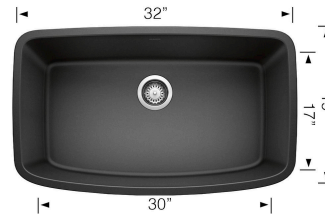

## Sink Specifications

Color	SKU
Anthracite	441610
Cinder	441611
Café	441613
Biscuit	441774
Metallic Gray	441775
Truffle	441772
White	441773
Concrete Gray	442756
Coal Black	442942

## Design and Planning Tips

- Min cabinet size: 36 in
- Bowl depth: 9,5 in ( 240.0 mm )

What is included:

Installation instructions

Cut-out template

Limited Lifetime Warranty

Undermount installation only

Minimum cabinet size: 36"

Cut-out Dimensions:

Cut-out Length: 30.25"

Cut-out Width: 17.25"

Cut-out Below Counter Depth: 10.29"

Sink Bowl Dimensions:

Sink Bowl Length (left-to-right): 30"

Sink Bowl Width (front-to-back): 17"

Sink Bowl Depth: 9.5"