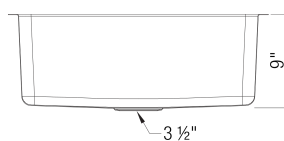

Codes & Standards

ASME A112.19.3-2017/CSA B45.4-17

Optional Accessories

CapFlow Strainer Cover	517666
Sink clips	212594
Foldable Grid	238483
Sink Grid	237140

FORMERA 25

Stainless steel satin polish

Warranty