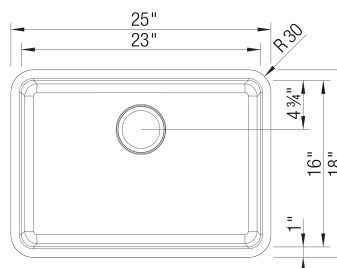

FORMERA 25

Stainless steel satin polish

Warranty

BLANCO offers a limited lifetime warranty on all sinks and faucets, as well as a one-year warranty on all custom accessories.

Code/Standards Compliance

BLANCO sinks and faucets are third-party tested and certified to standards and listed by applicable certification bodies. For more information on individual product listings, contact our office or listing organization.

View our how-to videos to learn more about installing and caring for BLANCO products:
<https://www.blanco.com/us-en/service/how-to-videos/how-to-videos-for-sinks/>

Questions? Contact us today

BLANCO America, Inc.
110 Mount Holly By-Pass
Lumberton, NJ 08048

Phone & Fax
Phone: 888-668-6201
Fax: 609-668-6211

While BLANCO endeavors to provide accurate information, all dimensions are nominal, cannot be guaranteed, and are subject to change or cancellation. BLANCO assumes no responsibility for use of superseded or voided specifications.