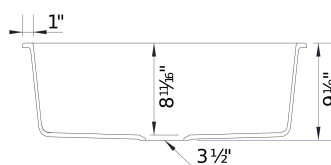

## Design and Planning Tips

- Min cabinet size: 30 in ( 762 mm )

What is included:  
Installation instructions, Cut-out template, Limited  
Lifetime Warranty