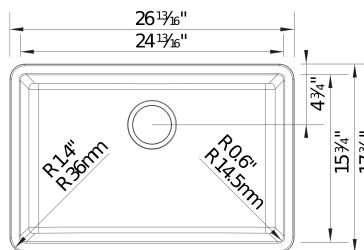

## Design and Planning Tips

- Min cabinet size: 30 in ( 762 mm )

What is included:  
Installation instructions, Cut-out template, Limited  
Lifetime Warranty