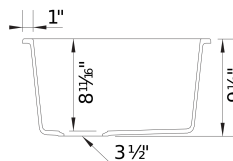

Optional Accessories

Sink Grid	234059
Floating Grid	233542
CapFlow Strainer Cover	517666
Undermount Clips	440851

Warranty

BLANCO offers a limited lifetime warranty on all sinks and faucets, as well as a one-year warranty on all custom accessories.

Code/Standards Compliance

BLANCO sinks and faucets are third-party tested and certified to standards and listed by applicable certification bodies. For more information on individual product listings, contact our office or listing organization.

View our how-to videos to learn more about installing and caring for BLANCO products:
<https://www.blanco.com/us-en/service/how-to-videos/how-to-videos-for-sinks/>

Questions? Contact us today

BLANCO America, Inc.
110 Mount Holly By-Pass
Lumberton, NJ 08048

Phone & Fax
Phone: 888-668-6201
Fax: 609-668-6211

While BLANCO endeavors to provide accurate information, all dimensions are nominal, cannot be guaranteed, and are subject to change or cancellation. BLANCO assumes no responsibility for use of superseded or voided specifications.