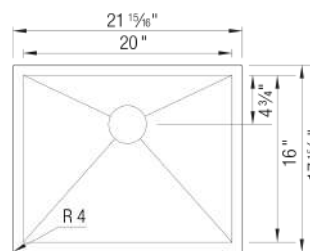

QUATRUS R0 Small Single Stainless steel satin polish

Warranty

BLANCO offers a limited lifetime warranty on all sinks and faucets, as well as a one-year warranty on all custom accessories.

Code/Standards Compliance

BLANCO sinks and faucets are third-party tested and certified to standards and listed by applicable certification bodies. For more information on individual product listings, contact our office or listing organization.

View our how-to videos to learn more about installing and caring for BLANCO products:
<https://www.blanco.com/us-en/service/how-to-videos/how-to-videos-for-sinks/>

Questions? Contact us today

BLANCO America, Inc.
110 Mount Holly By-Pass
Lumberton, NJ 08048

Phone & Fax
Phone: 888-668-6201
Fax: 609-668-6211

While BLANCO endeavors to provide accurate information, all dimensions are nominal, cannot be guaranteed, and are subject to change or cancellation. BLANCO assumes no responsibility for use of superseded or voided specifications.