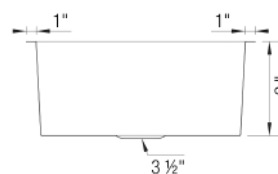

QUATRUS R0 Small Single Stainless steel satin polish

Warranty

BLANCO offers a limited lifetime warranty on all sinks and faucets, as well as a one-year warranty on all custom accessories.

Code/Standards Compliance

BLANCO sinks and faucets are third-party tested and certified to standards and listed by applicable certification bodies. For more information on individual product listings, contact our office or listing organization.

View our how-to videos to learn more about installing and caring for BLANCO products:
<https://www.blanco.com/us-en/service/how-to-videos/how-to-videos-for-sinks/>

Questions? Contact us today

BLANCO America, Inc.
110 Mount Holly By-Pass
Lumberton, NJ 08048

Phone & Fax
Phone: 888-668-6201
Fax: 609-668-6211

While BLANCO endeavors to provide accurate information, all dimensions are nominal, cannot be guaranteed, and are subject to change or cancellation. BLANCO assumes no responsibility for use of superseded or voided specifications.