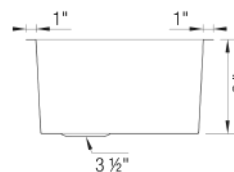

QUATRUS R0 Small Single Stainless steel satin polish

Warranty

BLANCO offers a limited lifetime warranty on all sinks and faucets, as well as a one-year warranty on all custom accessories.

Code/Standards Compliance

BLANCO sinks and faucets are third-party tested and certified to standards and listed by applicable certification bodies. For more information on individual product listings, contact our office or listing organization.

View our how-to videos to learn more about installing and caring for BLANCO products:
<https://www.blanco.com/us-en/service/how-to-videos/how-to-videos-for-sinks/>

Questions? Contact us today

BLANCO America, Inc.
110 Mount Holly By-Pass
Lumberton, NJ 08048

Phone & Fax
Phone: 888-668-6201
Fax: 609-668-6211

While BLANCO endeavors to provide accurate information, all dimensions are nominal, cannot be guaranteed, and are subject to change or cancellation. BLANCO assumes no responsibility for use of superseded or voided specifications.