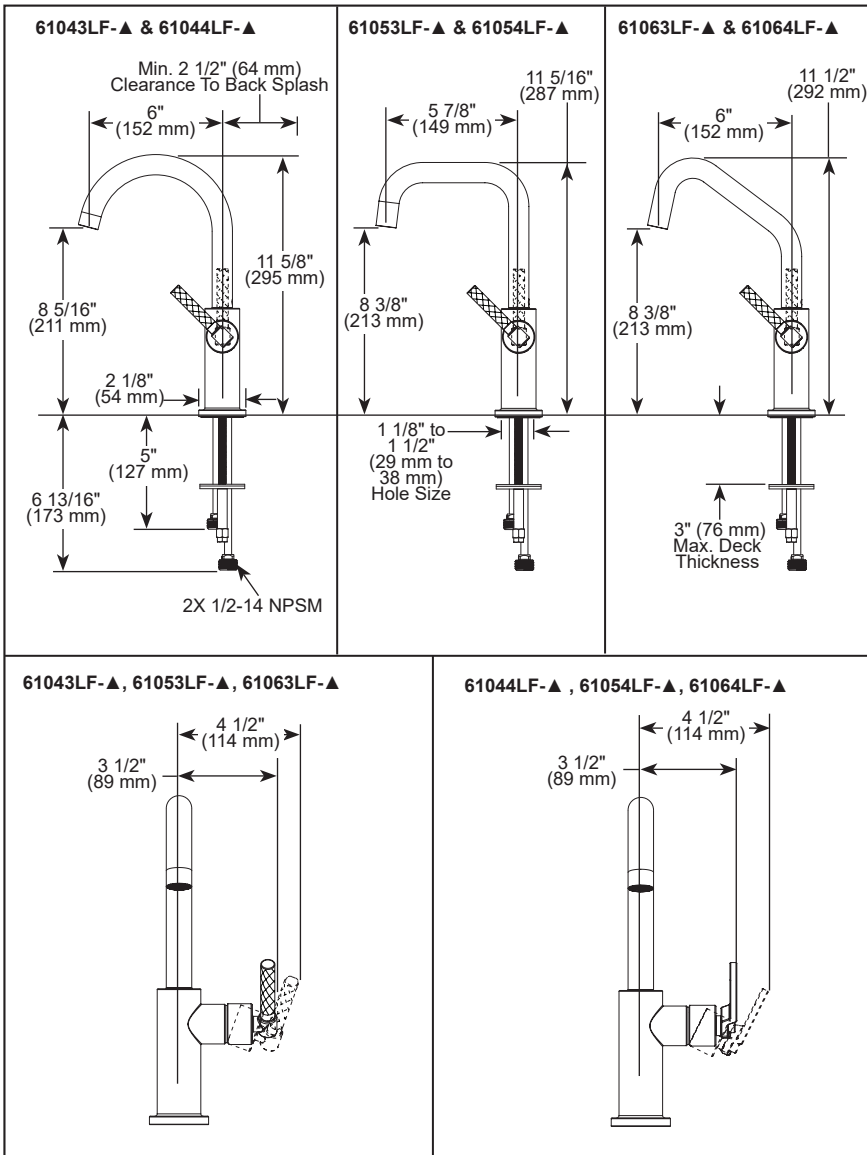

BRIZO®

KITCHEN FAUCETS

- Litze™ Collection
- Single Handle Bar Faucet

1. **STANDARD SPECIFICATIONS:**
2. Max flow rate 1.8 gpm @ 60 psi, 6.8 L/min @ 414 kPa
   - One hole mount
   - Solid brass fabricated body
   - Ceramic disc cartridge
   - Spout rotates 360°
   - 3/8" staggered copper supply lines with 1/2" adapters

WARRANTY

- Parts and Finish – Lifetime limited warranty; or for commercial purchasers, 10 years for multi-family residential (apartments and condominiums) and 5 years for all other commercial uses, in each case from the date the product is received by the original purchaser or their authorized representative (installation contractor, etc.).
- Please go to www.brizo.com for the complete details of our limited warranty.

COMPLIES WITH:

- ASME A112.18.1 / CSA B125.1
- NSF/ANSI/CAN 61 & 372
- ICC/ANSI A117.1

▲ Designate proper finish suffix

Brizo Kitchen & Bath Company reserves the right (1) to make changes in specifications and materials, and (2) to change or discontinue models, both without notice or obligation. Dimensions are for reference only. See current full-line price book or www.brizo.com for finish options and product availability.

BSP-K-61043LF Rev. C

Brizo Kitchen & Bath Company

55 E. 111th Street, Carmel, Indiana 46280
350 South Edgeware Road, St. Thomas, ON N5P 4L1
© 2025 Brizo Kitchen & Bath Company