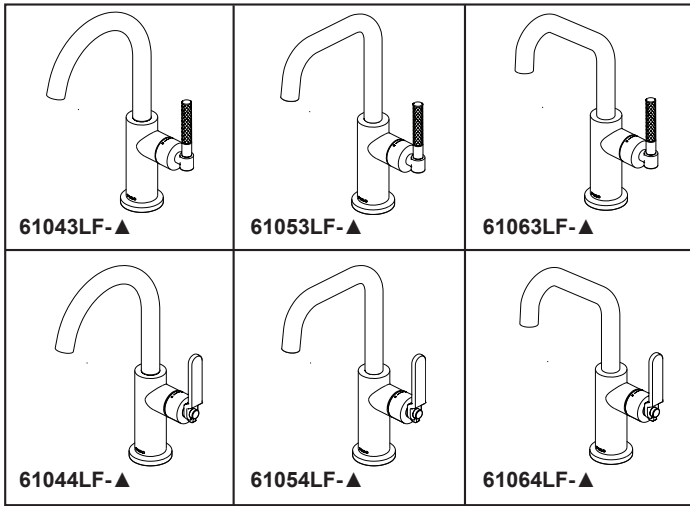

BRIZO®

KITCHEN FAUCETS

- Litze™ Collection
- Single Handle Bar Faucet

1. **STANDARD SPECIFICATIONS:**
2. Max flow rate 1.8 gpm @ 60 psi, 6.8 L/min @ 414 kPa
   - One hole mount
   - Solid brass fabricated body
   - Ceramic disc cartridge
   - Spout rotates 360°
   - 3/8" staggered copper supply lines with 1/2" adapters

WARRANTY

- Parts and Finish – Lifetime limited warranty; or for commercial purchasers, 10 years for multi-family residential (apartments and condominiums) and 5 years for all other commercial uses, in each case from the date the product is received by the original purchaser or their authorized representative (installation contractor, etc.).
- Please go to www.brizo.com for the complete details of our limited warranty.

COMPLIES WITH:

- ASME A112.18.1 / CSA B125.1
- NSF/ANSI/CAN 61 & 372
- ICC/ANSI A117.1

▲ Designate proper finish suffix

Brizo Kitchen & Bath Company reserves the right (1) to make changes in specifications and materials, and (2) to change or discontinue models, both without notice or obligation. Dimensions are for reference only. See current full-line price book or www.brizo.com for finish options and product availability.

BSP-K-61043LF Rev. C

Brizo Kitchen & Bath Company

55 E. 111th Street, Carmel, Indiana 46280
350 South Edgeware Road, St. Thomas, ON N5P 4L1
© 2025 Brizo Kitchen & Bath Company