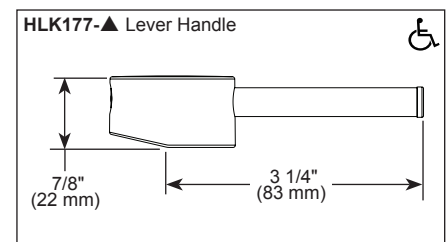

COMPLIES WITH:

- ASME A112.18.1 / CSA B125.1
- ASME A112.18.6
- ♿ Indicates compliance to ICC/ANSI A117.1 - Valve control only