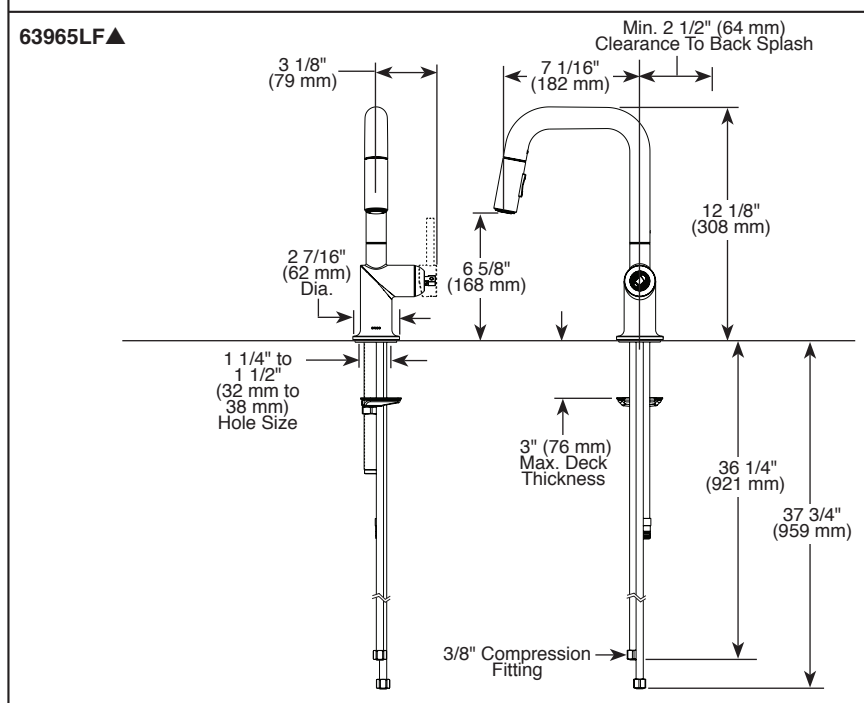

Submitted Model No.: _____

Specific Features: _____

BRIZO®

KITCHEN FAUCETS

- Odin® Collection
- Single Handle Deck Mount

FEATURES:

- DIAMOND Seal® Technology
- MagneDock® Magnetic Docking
- Touch-Clean® Sprayhead

STANDARD SPECIFICATIONS:

- Max flow rate 1.8 gpm @ 60 psi, 6.8 L/min @ 414 kPa
- One hole mount
- Spout rotates 360°
- Diamond coated ceramic cartridge
- Quick connect hoses
- Two-function wand: Aerated stream or spray
- Dual integral check valves in sprayer
- Handles sold separately. See handle options below

WARRANTY

- Parts and Finish - Lifetime limited warranty; or for commercial purchasers, 10 years for multi-family residential (apartments and condominiums) and 5 years for all other commercial uses, in each case from the date of purchase.
- Electronic Parts and Batteries (if applicable) - 5 years from the date of purchase; or for commercial purchasers, 1 year from the date of purchase. No warranty is provided on batteries.

COMPLIES WITH:

- ASME A112.18.1 / CSA B125.1
- ASME A112.18.6
- ♿ Indicates compliance to ICC/ANSI A117.1 - Valve control only

▲ Designate proper finish suffix

Brizo Kitchen & Bath Company reserves the right (1) to make changes in specifications and materials, and (2) to change or discontinue models, both without notice or obligation. Dimensions are for reference only. See current full-line price book or www.brizo.com for finish options and product availability.

BSP-K-63065LF-LHP Rev. B

Brizo Kitchen & Bath Company

55 E. 111th Street, Indianapolis, IN 46280
350 South Edgeware Road, St. Thomas, ON N5P 4L1
© 2021 Brizo Kitchen & Bath Company