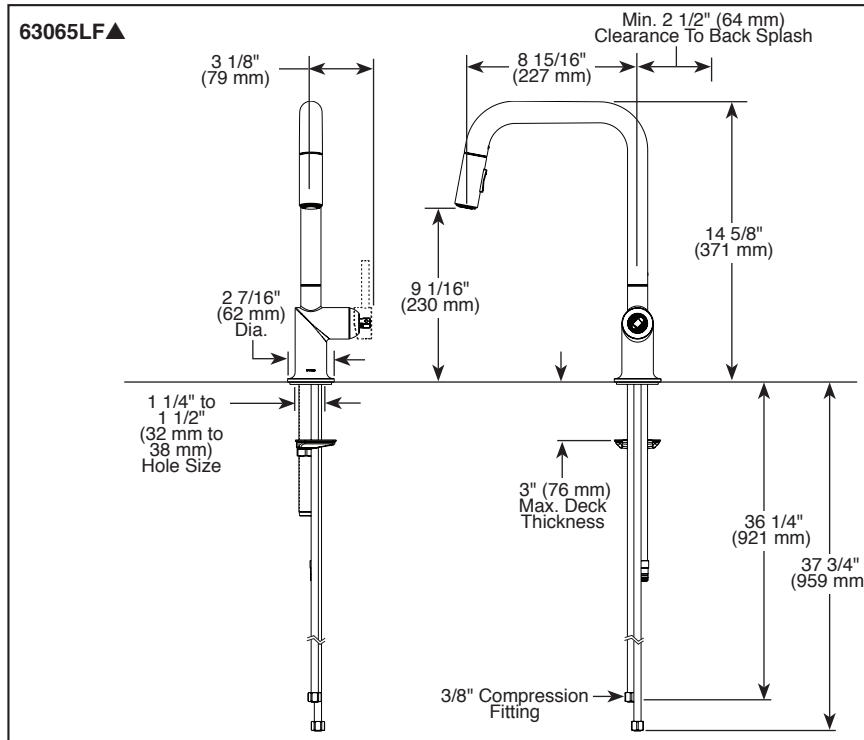

Submitted Model No.: _____

Specific Features: _____

BRIZO®

KITCHEN FAUCETS

- Odin® Collection
- Single Handle Deck Mount

FEATURES:

- DIAMOND Seal® Technology
- MagneDock® Magnetic Docking
- Touch-Clean® Sprayhead

STANDARD SPECIFICATIONS:

- Max flow rate 1.8 gpm @ 60 psi, 6.8 L/min @ 414 kPa
- One hole mount
- Spout rotates 360°
- Diamond coated ceramic cartridge
- Quick connect hoses
- Two-function wand: Aerated stream or spray
- Dual integral check valves in sprayer
- Handles sold separately. See handle options below

WARRANTY

- Parts and Finish - Lifetime limited warranty; or for commercial purchasers, 10 years for multi-family residential (apartments and condominiums) and 5 years for all other commercial uses, in each case from the date of purchase.
- Electronic Parts and Batteries (if applicable) - 5 years from the date of purchase; or for commercial purchasers, 1 year from the date of purchase. No warranty is provided on batteries.

COMPLIES WITH:

- ASME A112.18.1 / CSA B125.1
- ASME A112.18.6
- ♿ Indicates compliance to ICC/ANSI A117.1 - Valve control only

▲ Designate proper finish suffix

Brizo Kitchen & Bath Company reserves the right (1) to make changes in specifications and materials, and (2) to change or discontinue models, both without notice or obligation. Dimensions are for reference only. See current full-line price book or www.brizo.com for finish options and product availability.

BSP-K-63065LF-LHP Rev. B

Brizo Kitchen & Bath Company

55 E. 111th Street, Indianapolis, IN 46280
350 South Edgeware Road, St. Thomas, ON N5P 4L1
© 2021 Brizo Kitchen & Bath Company