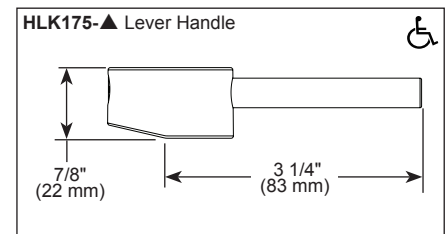

COMPLIES WITH:

- ASME A112.18.1 / CSA B125.1
- ASME A112.18.6
- ♿ Indicates compliance to ICC/ANSI A117.1 - Valve control only