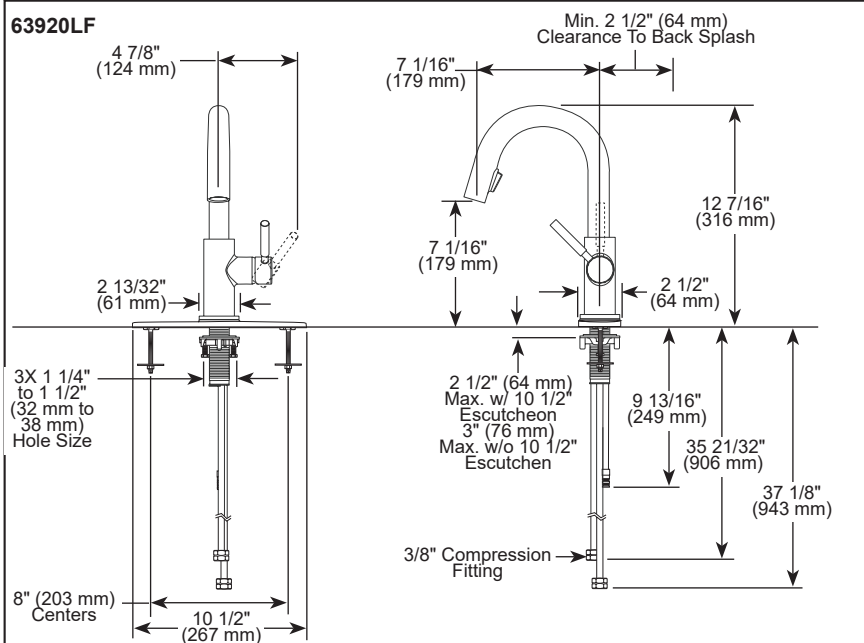

COMPLIES WITH:

- ASME A112.18.1 / CSA B125.1
- NSF/ANSI/CAN 61 & 372
- ICC/ANSI A117.1

▲ Designate proper finish suffix

Brizo Kitchen & Bath Company reserves the right (1) to make changes in specifications and materials, and (2) to change or discontinue models, both without notice or obligation. Dimensions are for reference only. See current full-line price book or www.brizo.com for finish options and product availability.

Brizo Kitchen & Bath Company

55 E. 111th Street, Carmel, IN 46280
350 South Edgeware Road, St. Thomas, ON N5P 4L1
© 2026 Brizo Kitchen & Bath Company