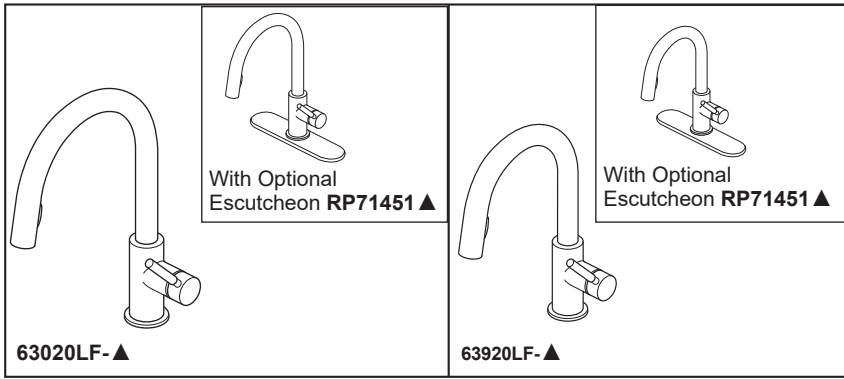

# BRIZO® KITCHEN FAUCETS

- Solna® Collection
- Single Handle Deck Mount
- 2-Function Pull-Down Sprayer
- Single or 3 Hole Sink Applications
- Centermount or 8" (203 mm) Centers w/Optional 10 1/2 (267 mm) Escutcheon
- MagneDock® Magnetic Docking

## STANDARD SPECIFICATIONS:

- Max flow rate 1.80 gpm @ 60 psi, 6.8 L/min @ 414 kPa
- Single handle, 2-function pull-down kitchen faucets for exposed mounting on single or three hole sinks.
- 15 11/16" (399 mm) high, 9 3/32" (231 mm) long, spout swings 360°.
- Lever handle. Control mechanism shall be full-motion valve cartridge.
- Quick connect hoses.
- Pull-down wand operates in an aerated or spray mode via ergonomic button.
- MagneDock® magnetic docking.
- Dual integral check valves in sprayer.
- Hose travels inside mounting shank so it will not interfere with deck edges.
- Keyed 10 1/2" (267 mm) escutcheon to help alignment and aid installation.