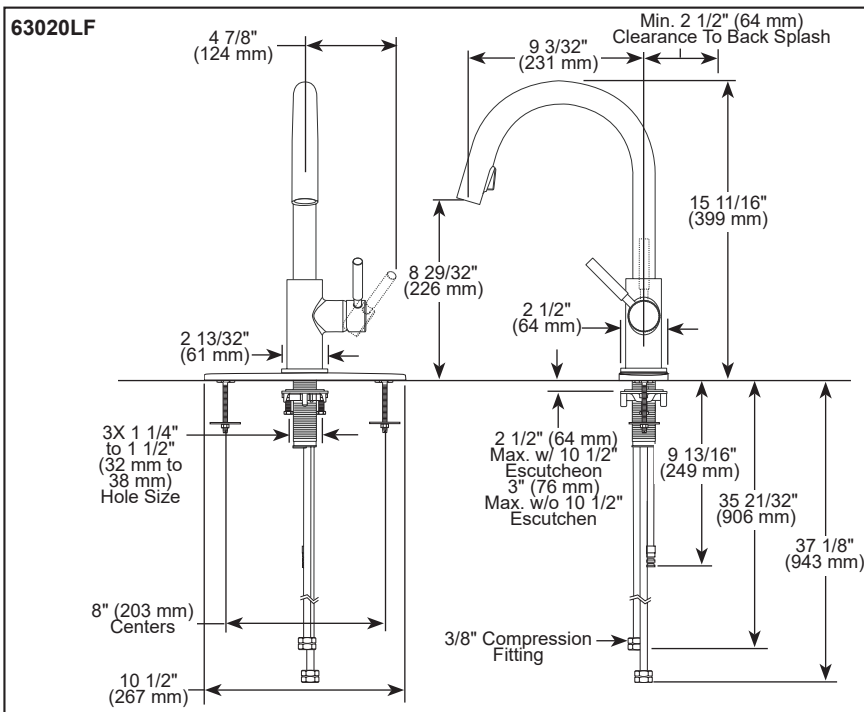

COMPLIES WITH:

- ASME A112.18.1 / CSA B125.1
- NSF/ANSI/CAN 61 & 372
- ICC/ANSI A117.1

▲ Designate proper finish suffix

Brizo Kitchen & Bath Company reserves the right (1) to make changes in specifications and materials, and (2) to change or discontinue models, both without notice or obligation. Dimensions are for reference only. See current full-line price book or www.brizo.com for finish options and product availability.

Brizo Kitchen & Bath Company

55 E. 111th Street, Carmel, IN 46280
350 South Edgeware Road, St. Thomas, ON N5P 4L1
© 2026 Brizo Kitchen & Bath Company