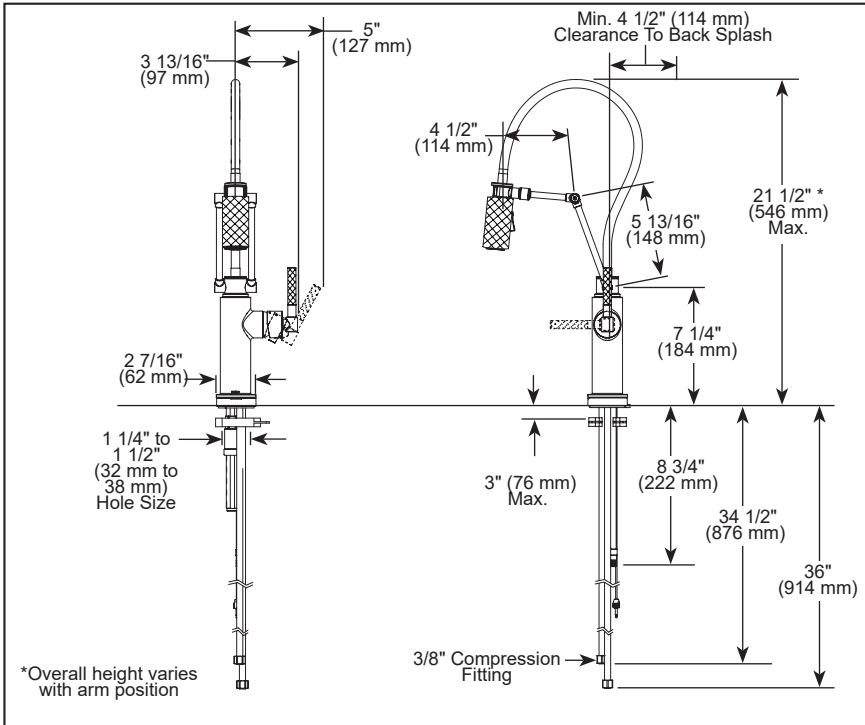

COMPLIES WITH:

- ASME A112.18.1 / CSA B125.1
- NSF/ANSI/CAN 61 & 372
- ICC/ANSI A117.1- Valve control only

▲ Designate proper finish suffix

RP71451▲
Models compatible with optional three-hole escutcheon (not included)