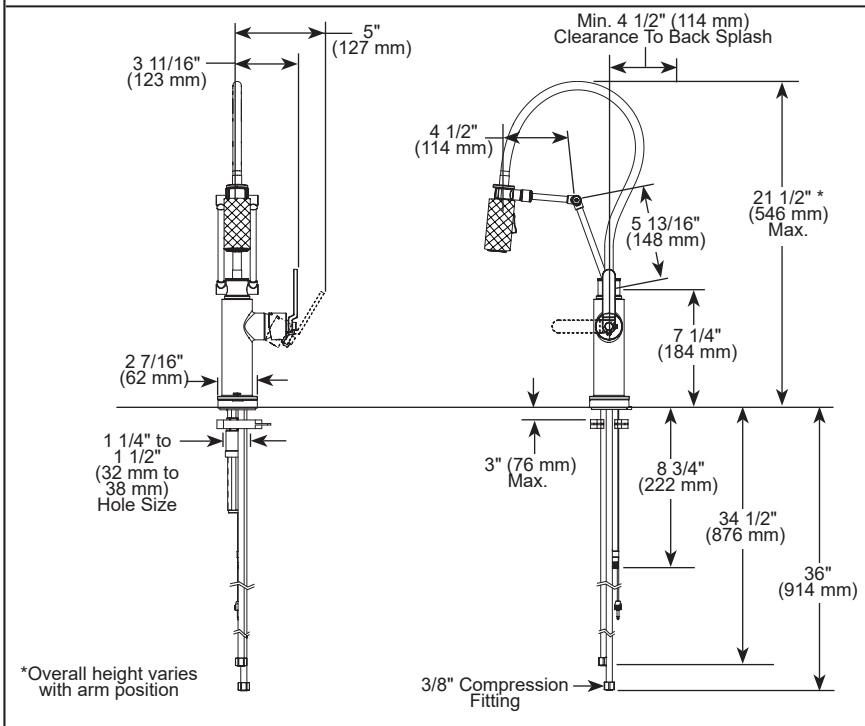

COMPLIES WITH:

- ASME A112.18.1 / CSA B125.1
- NSF/ANSI/CAN 61 & 372
- ICC/ANSI A117.1- Valve control only

▲ Designate proper finish suffix

RP71451▲
Models compatible with optional three-hole escutcheon (not included)