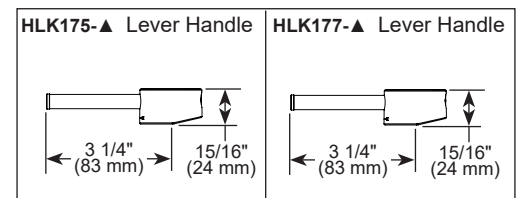

Brizo Kitchen & Bath Company reserves the right (1) to make changes in specifications and materials, and (2) to change or discontinue models, both without notice or obligation. Dimensions are for reference only. See current full-line price book or www.brizo.com for finish options and product availability.

BSP-K-64375LF-LHP Rev. B

Brizo Kitchen & Bath Company

55 E. 111th Street, Carmel, Indiana 46280
350 South Edgeware Road, St. Thomas, ON N5P 4L1
© 2026 Brizo Kitchen & Bath Company