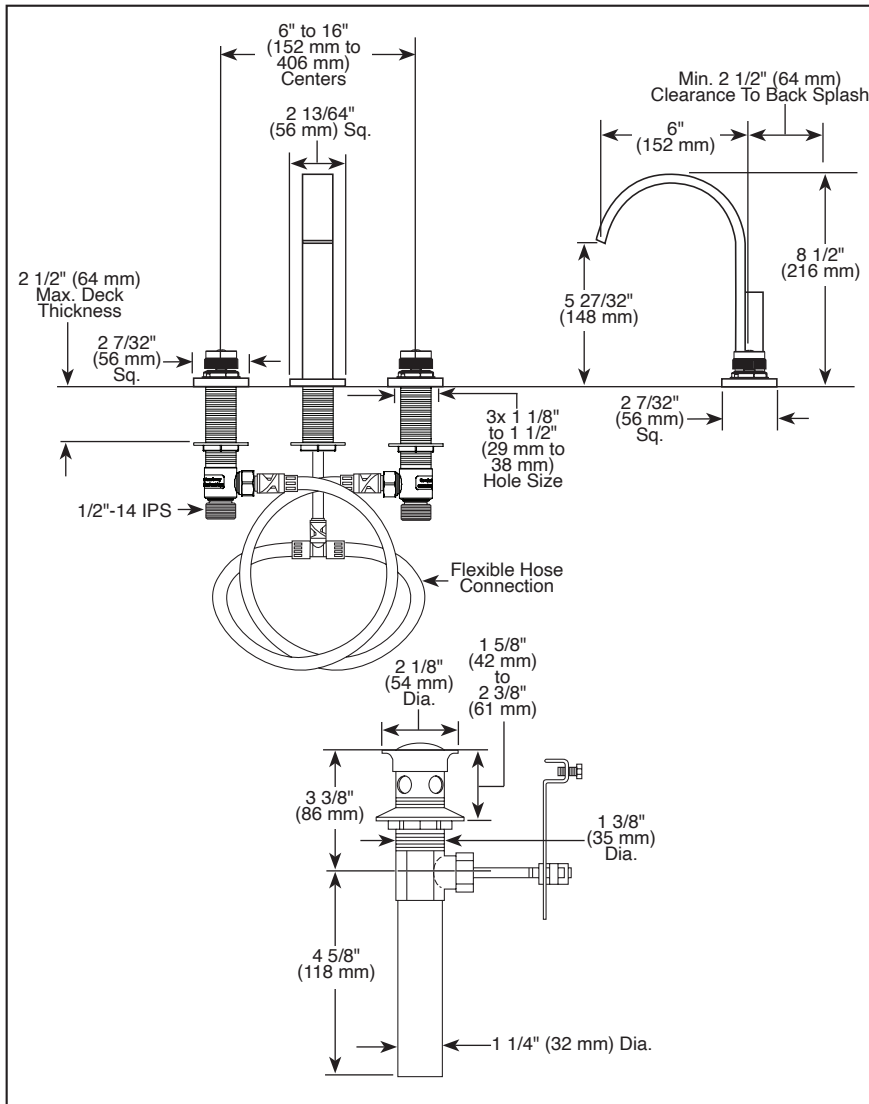

## BATHROOM FAUCET

- Siderna® Bath Collection
- Two Handle Widespread Deck Mount

### STANDARD SPECIFICATIONS:

- Max flow rate 1.5 gpm @ 60 psi, 5.7 L/min @ 414 kPa
- Max flow rate (ECO models only) 1.2 gpm @ 60 psi, 4.5 L/min @ 414 kPa
- Solid brass fabricated end valve and spout bodies
- 1/4 turn handle stops
- Control mechanism is a rotating cylinder ceramic cartridge with 90° rotation
- Models have metal drain with pop-up type fitting with plated flange and stopper
- Ceramic disc valving
- Handles attach to end valves by use of magnets inside handle. No set screw required.
- LHP - Less Handle Program. See handle options below
- Spout features laminar water flow