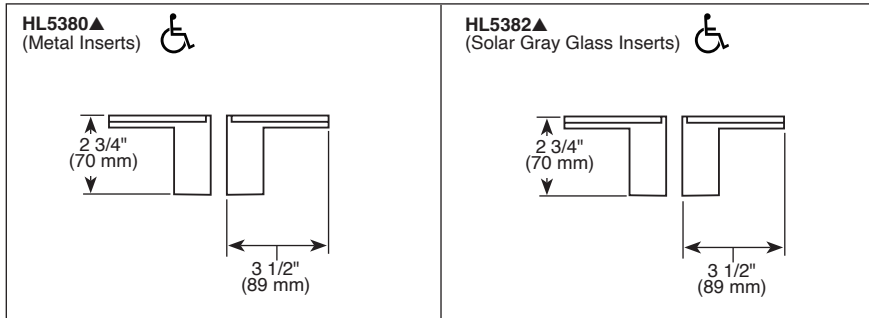

▲ Designate Proper Finish Suffix

Brizo Kitchen & Bath Company reserves the right (1) to make changes in specifications and materials, and (2) to change or discontinue models, both without notice or obligation. Dimensions are for reference only. See current full-line price book or www.brizo.com for finish options and product availability.

BSP-L-65380LF-LHP Rev. J

Brizo Kitchen & Bath Company

55 E. 111th Street, Carmel, Indiana 46280
350 South Edgeware Road, St. Thomas, ON N5P 4L1
© 2024 Brizo Kitchen & Bath Company