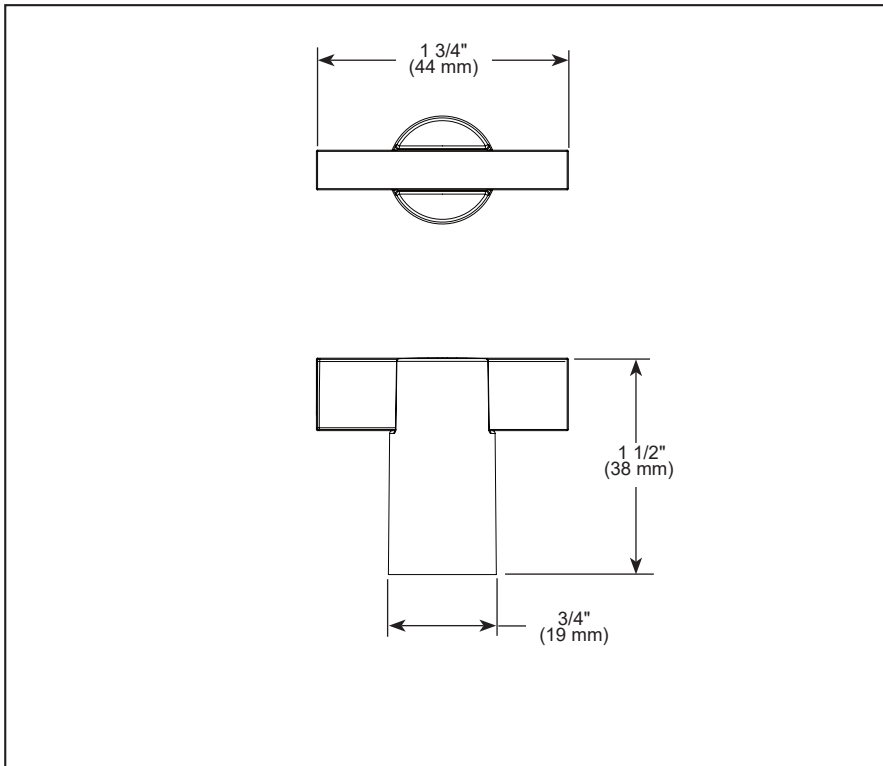

BRIZO®

ACCESSORIES

- Litze® Bath Collection
- Drawer Pull

STANDARD SPECIFICATIONS:

- Mounting hardware (8-32 UNC screw) included with product
- All metal construction. PCTK and NKTK finishes are metal construction with teak wood accent.
- Finishes match full Litze® suite

WARRANTY

- Parts and Finish – Lifetime limited warranty; or for commercial purchasers, 10 years for multi-family residential (apartments and condominiums) and 5 years for all other commercial uses, in each case from the date the product is received by the original purchaser or their authorized representative (installation contractor, etc)
- Please go to www.brizo.com for the complete details of our limited warranty.

▲ Designate proper finish suffix