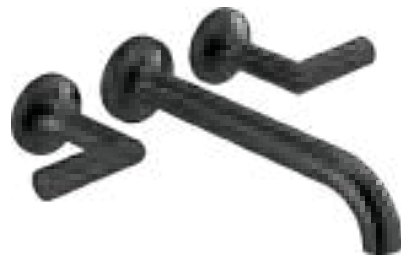

Two-Handle Wall Mount Tub Filler with
Lever Handles
T70475-LHP, HL70475
Available with Cross Handles