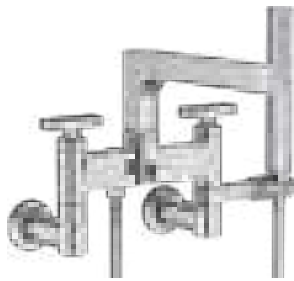

Lever

Cross

Knob

Knob with Mother
of Pearl Inlay

Knob with Wood
Inlay

Knob with Concrete
Inlay

Knob with Custom
Inlay

Floor Mount Two-Handle Tub Filler Trim Kit with Lever Handles
 T70306, T70310-LHP, T71766
Available with Cross or Knob Handles