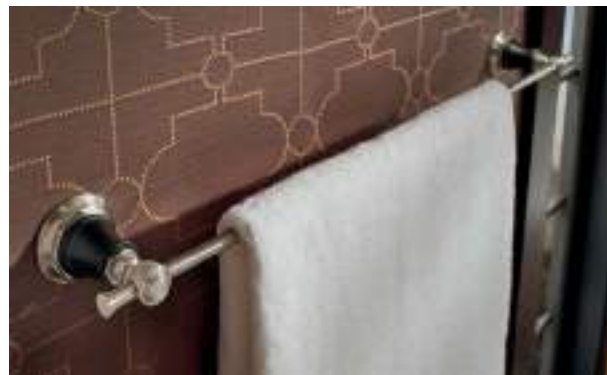

24" Towel Bar
692461
Available as 18"

8" Towel Bar
694761

Double Robe Hook
693561

Tissue Holder
695061

Universal Flush Lever
696361

Drawer Knob
699261

Drawer Pull
699161

SIDERNA[®]