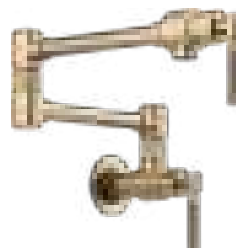

Wall Mount Pot Filler Faucet with Knurled Handle
62843LF