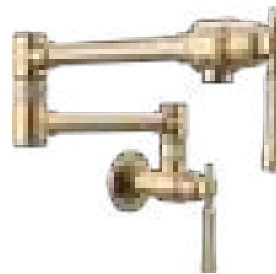

Wall Mount Pot Filler Faucet
62858LF