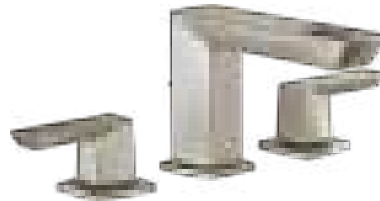

Widespread Lavatory Faucet with Open-Flow Spout
65386LF