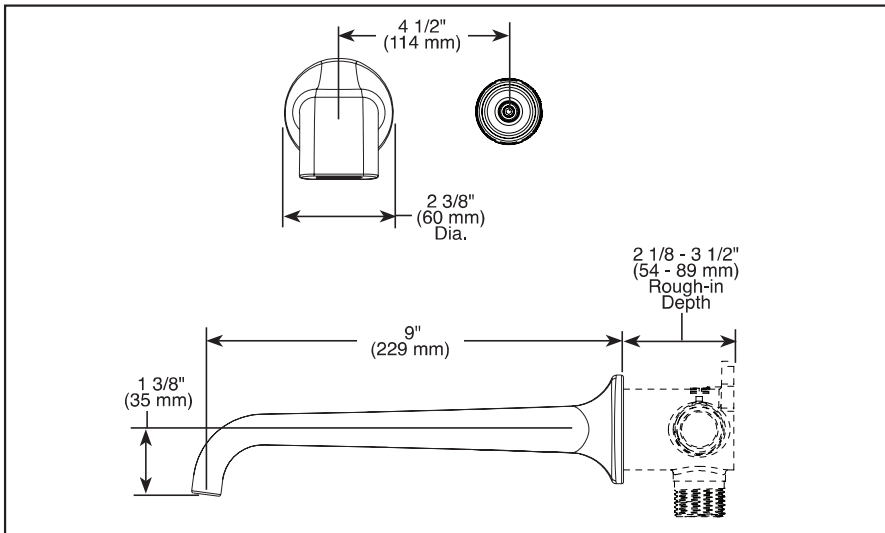

WARRANTY

- Parts and Finish - Lifetime limited warranty; or for commercial purchasers, 10 years for multi-family residential (apartments and condominiums) and 5 years for all other commercial uses, in each case from the date the product is received by the original purchaser or their authorized representative (installation contractor, etc.).
- Electronic Parts and Batteries (if applicable) - 5 years from the date the product is received by the original purchaser or their authorized representative (installation contractor, etc.); or for commercial purchasers, 1 year from the date the product is received by the original purchaser or their authorized representative (installation contractor, etc.). No warranty is provided on batteries.
- Please go to www.brizo.com for the complete details of our limited warranty.

HL5867-▲ 3 9/16" (91 mm) 2 7/8" (73 mm)	HL5868-▲ 3 11/16" (94 mm) 2 3/4" (70 mm)	HK5867-▲ 4 5/16" (110 mm) 1 3/16" (30 mm)
RP72411 ▲ Grid Strainer Drain less overflow holes	RP72413 ▲ Push Button Drain less overflow holes 2 3/4" (70 mm) Dia.	RP81627 ▲ Push Button Drain less overflow holes 1 5/8" (41 mm) Dia.
RP72412 ▲ Grid Strainer Drain with overflow holes	RP72414 ▲ Push Button Drain with overflow holes 2 3/4" (70 mm) Dia.	RP81628 ▲ Push Button Drain with overflow holes 1 5/8" (41 mm) Dia.

▲ Designate Finish Suffix

COMPLIES WITH:

- ASME A112.18.1 / CSA B125.1
- ASME A112.18.2 / CSA B125.2
- EPA WaterSense®
- ICC/ANSI A117.1 - Valve control only