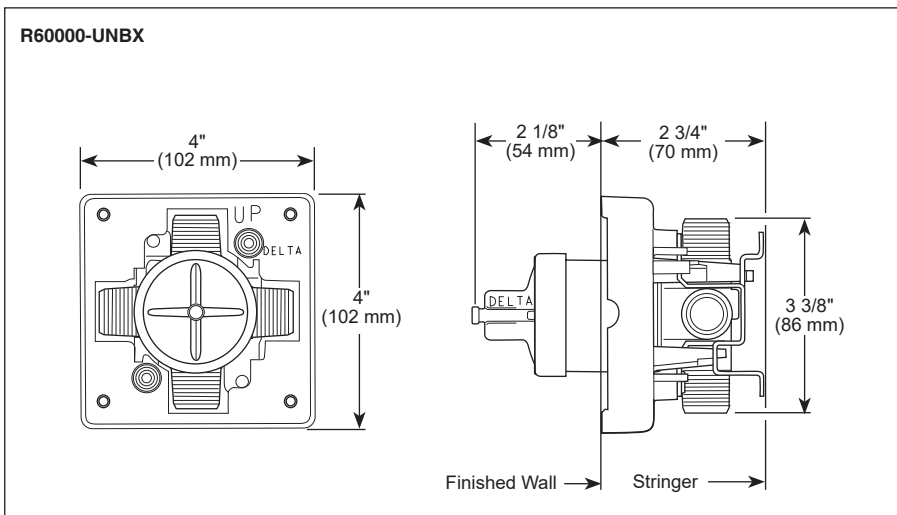

BRIZO®

MULTICHOICE® UNIVERSAL ROUGH VALVE BODY

- R60000-UNBX (Universal Single Box Model)
- R60000-UNBXHF (High Flow Shower Only)
- R60000-UNWS (Universal with Stops)
- R60000-UNWSHF (High Flow with Stops Shower Only)
- R60000-PX (Pex Crimp Inlets with UN Outlets)
- R60000-PXWS (Pex Crimp Inlets with Stops And UN Outlets)

STANDARD SPECIFICATIONS:

- Forged brass body.
- Back-to-Back installation capabilities.
- Can be tested with air (200 PSI) or water (300 PSI) without valve using supplied test cap.
- Square plasterguard allows for right angle cuts.
- Thin wall mounting.
- For use with MultiChoice® Universal single or dual function trim.
- Cartridge ships with trim.
- 1/2" outlets and connections.

Note: No tub outlet in HF model.

Note: Should use proper fitting with each type (copper tubing, iron pipe, and pex fitting).

Note: Should use proper tooling with crimping pex fitting.

Note: UN indicates Universal type fitting and is 1/2" NPT male thread with 1/2" C.W.T. female sweat.