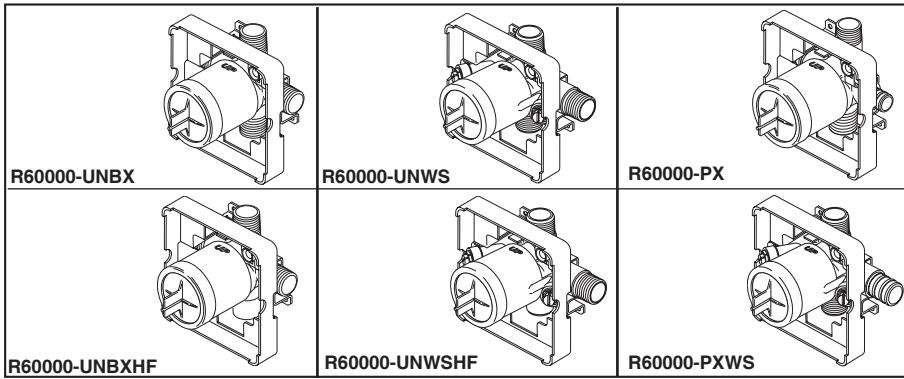

BRIZO®

MULTICHOICE® UNIVERSAL ROUGH VALVE BODY

- R60000-UNBX (Universal Single Box Model)
- R60000-UNBXHF (High Flow Shower Only)
- R60000-UNWS (Universal with Stops)
- R60000-UNWSHF (High Flow with Stops Shower Only)
- R60000-PX (Pex Crimp Inlets with UN Outlets)
- R60000-PXWS (Pex Crimp Inlets with Stops And UN Outlets)

STANDARD SPECIFICATIONS:

- Forged brass body.
- Back-to-Back installation capabilities.
- Can be tested with air (200 PSI) or water (300 PSI) without valve using supplied test cap.
- Square plasterguard allows for right angle cuts.
- Thin wall mounting.
- For use with MultiChoice® Universal single or dual function trim.
- Cartridge ships with trim.
- 1/2" outlets and connections.

Note: No tub outlet in HF model.

Note: Should use proper fitting with each type (copper tubing, iron pipe, and pex fitting).

Note: Should use proper tooling with crimping pex fitting.

Note: UN indicates Universal type fitting and is 1/2" NPT male thread with 1/2" C.W.T. female sweat.