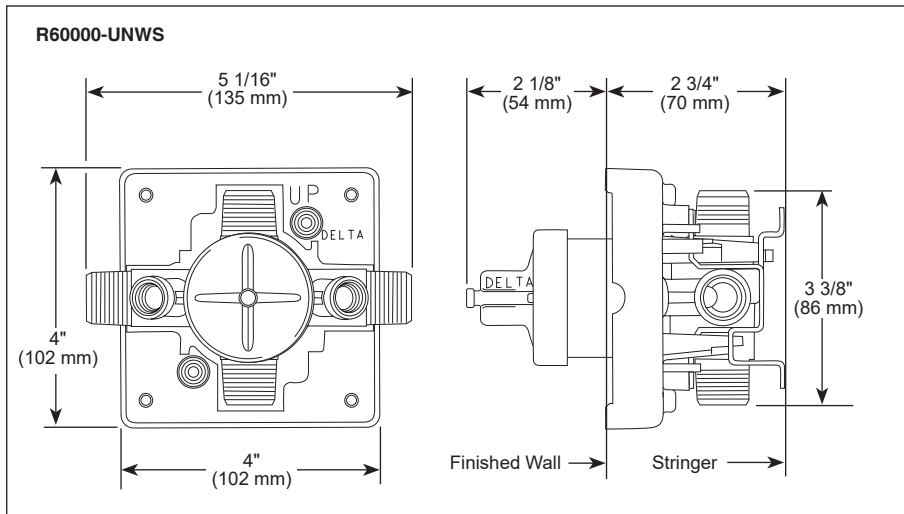

COMPLIES WITH:

- ASME A112.18.1 / CSA B125.1

Extension kits available

Visit our website at www.brizo.com for specification sheet for trim model to identify appropriate RP.

Brizo Kitchen & Bath Company reserves the right (1) to make changes in specifications and materials, and (2) to change or discontinue models, both without notice or obligation. Dimensions are for reference only. See current full-line price book or www.brizo.com for finish options and product availability.

BSP-B-R60000 Rev. G

Brizo Kitchen & Bath Faucet Company

55 E. 111th Street, Carmel, IN 46280
350 South Edgeware Road, St. Thomas, ON N5P 4L1
© 2025 Brizo Kitchen & Bath Faucet Company