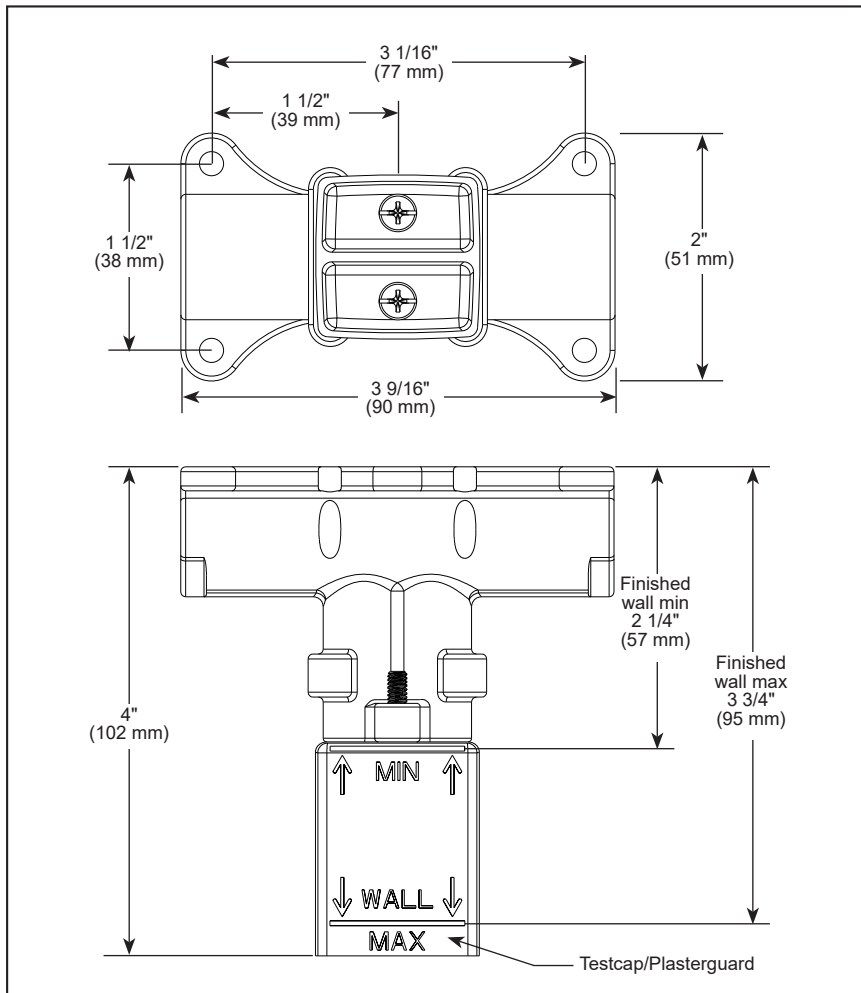

COMPLIES WITH:

- ASME A112.18.1 / CSA B125.1

Brizo Kitchen & Bath Company reserves the right (1) to make changes in specifications and materials, and (2) to change or discontinue models, both without notice or obligation. Dimensions are for reference only. See current full-line price book or www.brizo.com for finish options and product availability.

BSP-L-R65700 Rev. B

Brizo Kitchen & Bath Company

55 E. 111th Street, Carmel, Indiana 46280
350 South Edgeware Road, St. Thomas, ON N5P 4L1
© 2024 Brizo Kitchen & Bath Company