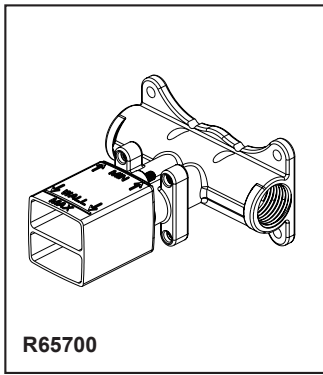

## BATHROOM ROUGH

- R65700
- 1/2" Rough-In
- Single handle, single hole wall mount rough

### STANDARD SPECIFICATIONS

- 1/2" NPT supply threads
- Solid brass body
- Trim sold separately
- Pre-assembled test cap allows air or water pressure testing without trim
- Pre-assembled protective plasterguard indicates finished wall location
- Accommodates finished wall variation up to 1 1/2" (38 mm)
- Refer to product installation instructions