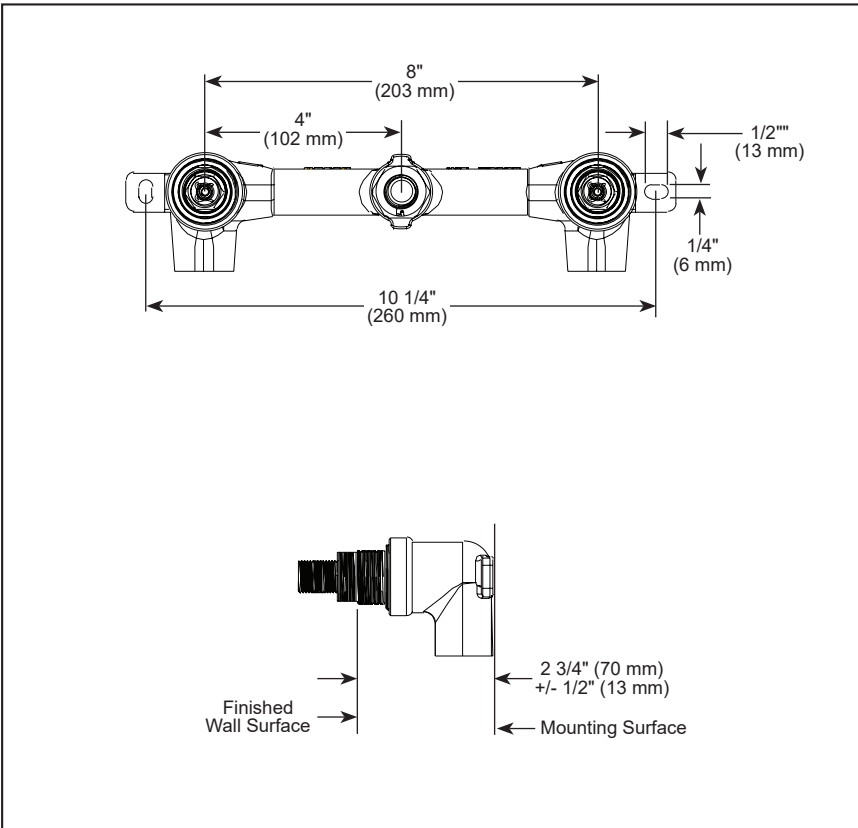

COMPLIES WITH:

- ASME A112.18.1/ CSA B125.1

Brizo Kitchen & Bath Company reserves the right (1) to make changes in specifications and materials, and (2) to change or discontinue models, both without notice or obligation. Dimensions are for reference only. See current full-line price book or www.brizo.com for finish options and product availability.

BSP-L-R65800 Rev. C

Brizo Kitchen & Bath Company

55 E. 111th Street, Carmel, Indiana 46280
350 South Edgeware Road, St. Thomas, ON N5P 4L1
© 2024 Brizo Kitchen & Bath Company