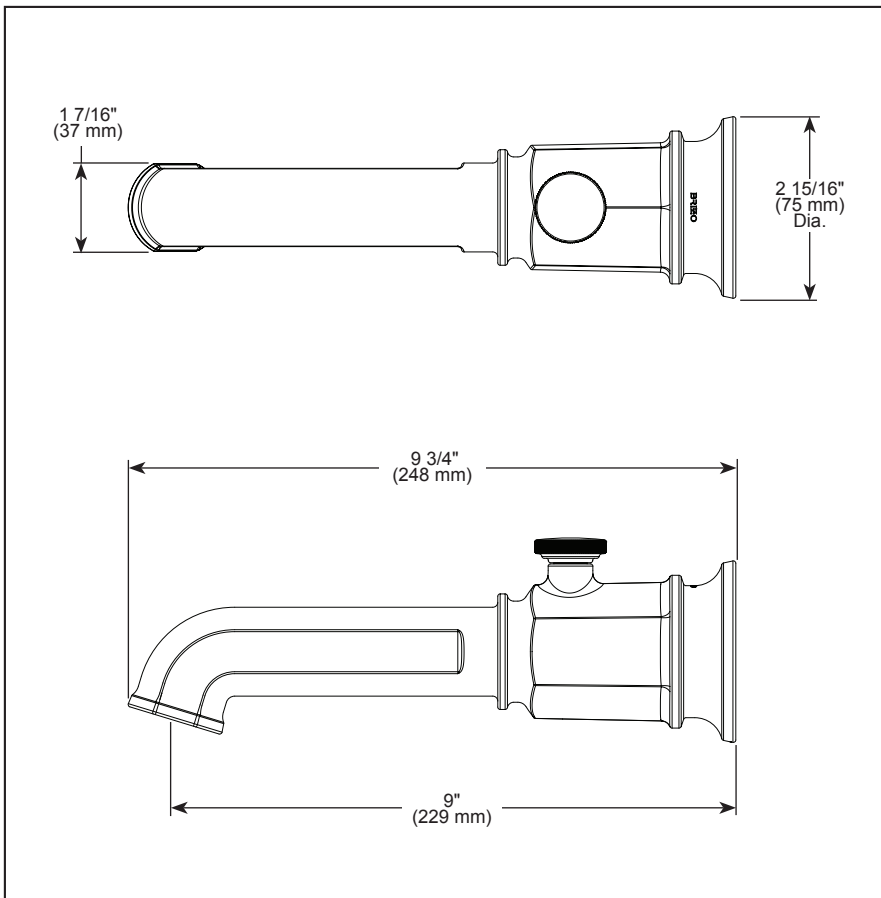

BRIZO®

DIVERTER TUB SPOUT

■ Invari® Bath Collection

STANDARD SPECIFICATIONS:

- Pull-up diverter tub spout
- Solid brass construction
- Spout features hidden stream straightener
- Universal adapter included (RP90472) allows for sweat or slip onto 1/2" CWT or thread onto 1/2" NPT

WARRANTY

- Parts and Finish - Lifetime limited warranty; or for commercial purchasers, 10 years for multi-family residential (apartments and condominiums) and 5 years for all other commercial uses, in each case from the date the product is received by the original purchaser or their authorized representative (installation contractor, etc.).
- Please go to www.brizo.com for the complete details of our limited warranty.

COMPLIES WITH:

- ASME A112.18.1 / CSA B125.1

▲ Designate Proper Finish Suffix

Brizo Kitchen & Bath Company reserves the right (1) to make changes in specifications and materials, and (2) to change or discontinue models, both without notice or obligation. Dimensions are for reference only. See current full-line price book or www.brizo.com for finish options and product availability.

BSP-B-RP100327 Rev. B

Brizo Kitchen & Bath Faucet Company

55 E. 111th Street, Carmel, IN 46280
350 South Edgeware Road, St. Thomas, ON N5P 4L1
© 2025 Brizo Kitchen & Bath Faucet Company