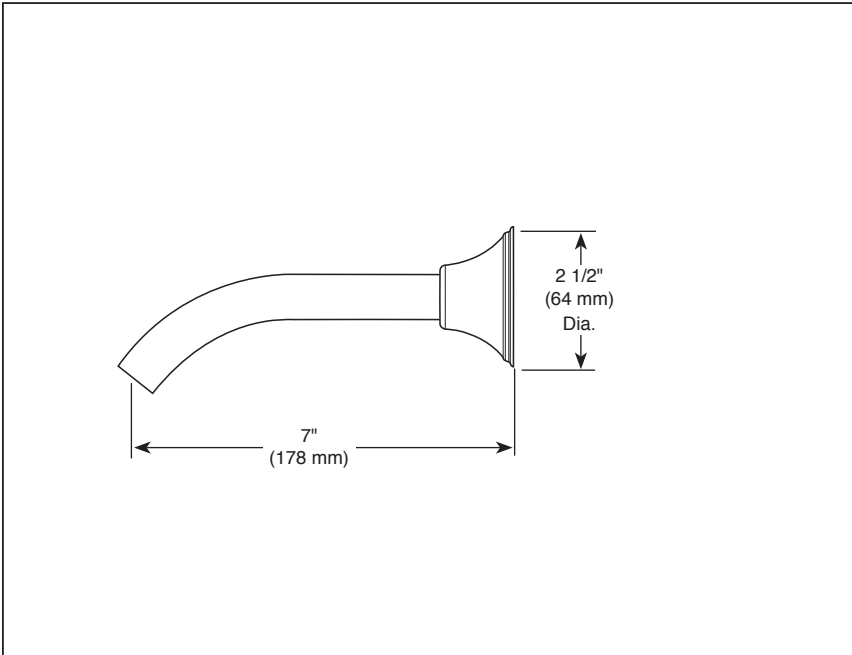

BRIZO®

SHOWER ARM AND FLANGE

■ Baliza® Bath Collection

STANDARD SPECIFICATIONS:

- Solid brass construction
- 1/2" NPT threads

WARRANTY

- Parts and Finish - Lifetime limited warranty; or for commercial purchasers, 10 years for multi-family residential (apartments and condominiums) and 5 years for all other commercial uses, in each case from the date the product is received by the original purchaser or their authorized representative (installation contractor, etc.).
- Please go to www.brizo.com for the complete details of our limited warranty.

COMPLIES WITH:

- ASME A112.18.1 / CSA B125.1

▲ Designate proper finish suffix

Brizo Kitchen & Bath Company reserves the right (1) to make changes in specifications and materials, and (2) to change or discontinue models, both without notice or obligation. Dimensions are for reference only. See current full-line price book or www.brizo.com for finish options and product availability.

BSP-B-RP62929 Rev. B

Brizo Kitchen & Bath Faucet Company

55 E. 111th Street, Carmel, IN 46280
350 South Edgeware Road, St. Thomas, ON N5P 4L1
© 2025 Brizo Kitchen & Bath Faucet Company