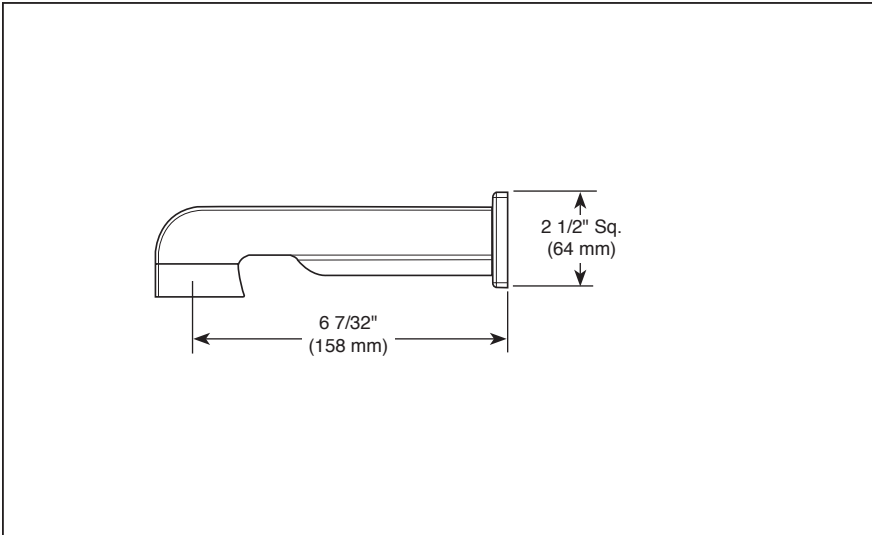

BRIZO®

DIVERTER TUB SPOUT

■ Siderna® Bath Collection

STANDARD SPECIFICATIONS:

- Pull-down diverter tub spout
- Solid brass construction
- Spout features hidden stream straightener
- Thread onto 1/2" NPT using included adapter (RP49349)

WARRANTY

- Parts and Finish - Lifetime limited warranty; or for commercial purchasers, 10 years for multi-family residential (apartments and condominiums) and 5 years for all other commercial uses, in each case from the date the product is received by the original purchaser or their authorized representative (installation contractor, etc.).
- Please go to www.brizo.com for the complete details of our limited warranty.

COMPLIES WITH:

- ASME A112.18.1 / CSA B125.1

▲ Designate proper finish suffix

Brizo Kitchen & Bath Company reserves the right (1) to make changes in specifications and materials, and (2) to change or discontinue models, both without notice or obligation. Dimensions are for reference only. See current full-line price book or www.brizo.com for finish options and product availability.

BSP-B-RP64084 Rev. B

Brizo Kitchen & Bath Faucet Company

55 E. 111th Street, Carmel, IN 46280
350 South Edgeware Road, St. Thomas, ON N5P 4L1
© 2025 Brizo Kitchen & Bath Faucet Company