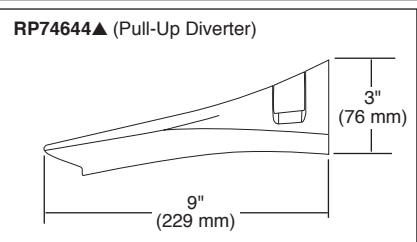

▲ Designate proper finish suffix

Brizo Kitchen & Bath Company reserves the right (1) to make changes in specifications and materials, and (2) to change or discontinue models, both without notice or obligation. Dimensions are for reference only. See current full-line price book or www.brizo.com for finish options and product availability.

Brizo Kitchen & Bath Company

55 E. 111th Street, Indianapolis, Indiana 46280
350 South Edgeware Road, St. Thomas, ON N5P 4L1
© 2017 Brizo Kitchen & Bath Company