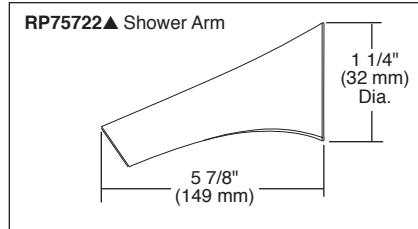

RP74785 Available Extension Kit