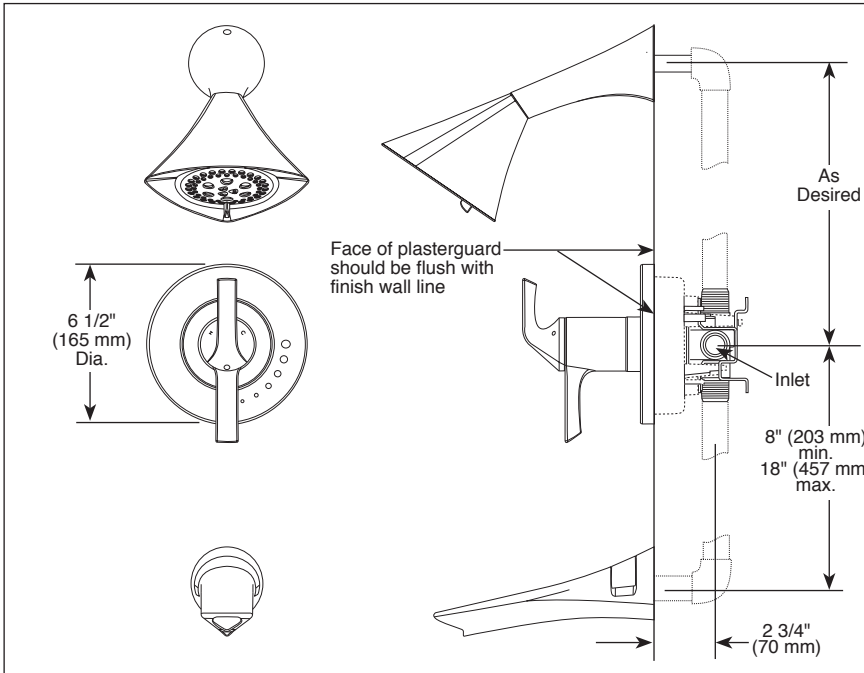

BRIZO®

TUB AND SHOWER FAUCET TRIM

Submitted Model No.: _____

Specific Features: _____

- Sotria™ Bath Collection
- TempAssure® Thermostatic
- Valve Only (T60050)
- Shower Only (T60250)
- Tub/Shower (T60450)

FEATURES:

- TempAssure® thermostatic valve cartridge

STANDARD SPECIFICATIONS:

- Thermostatic wax element maintains the outlet temperature to $\pm 3.6^\circ\text{F}$
- Must also order MultiChoice® Universal rough valve body (R60000 Series)
- Back-to-back installation capability
- Lever volume control handle; temperature adjustment lever
- Graphics indicate hot/cold temperature adjustment
- Field adjustable to limit handle rotation into hot water zone
- All parts replaceable from the front of the valve
- Adjusts for up to 1" wall thickness. Optional extension kit (RP74785) extends rough installation up to 1 3/4"
- Tool for showerhead to showerarm assembly provided
- Decorative, cast brass showerarm and tub spout with integrated pull-up diverter
- Multi-function showerhead featuring H₂Okinetic Technology; 1.75 gpm @ 80 psi, 6.6 L/min @ 550 kPa