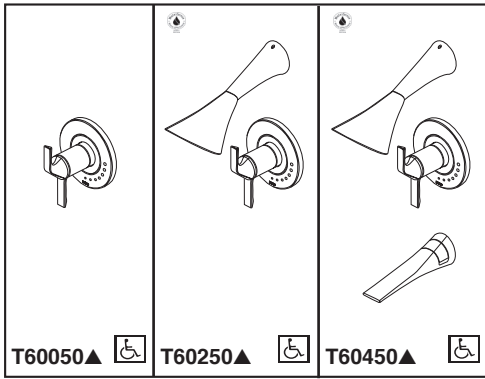

BRIZO®

TUB AND SHOWER FAUCET TRIM

Submitted Model No.: _____

Specific Features: _____

- Sotria™ Bath Collection
- TempAssure® Thermostatic
- Valve Only (T60050)
- Shower Only (T60250)
- Tub/Shower (T60450)

FEATURES:

- TempAssure® thermostatic valve cartridge

STANDARD SPECIFICATIONS:

- Thermostatic wax element maintains the outlet temperature to $\pm 3.6^\circ\text{F}$
- Must also order MultiChoice® Universal rough valve body (R60000 Series)
- Back-to-back installation capability
- Lever volume control handle; temperature adjustment lever
- Graphics indicate hot/cold temperature adjustment
- Field adjustable to limit handle rotation into hot water zone
- All parts replaceable from the front of the valve
- Adjusts for up to 1" wall thickness. Optional extension kit (RP74785) extends rough installation up to 1 3/4"
- Tool for showerhead to showerarm assembly provided
- Decorative, cast brass showerarm and tub spout with integrated pull-up diverter
- Multi-function showerhead featuring H₂Okinetic Technology; 1.75 gpm @ 80 psi, 6.6 L/min @ 550 kPa