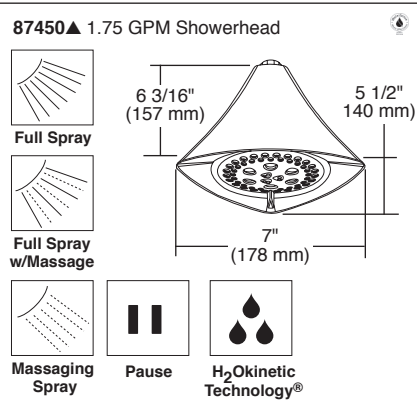

RP74785 Available Extension Kit