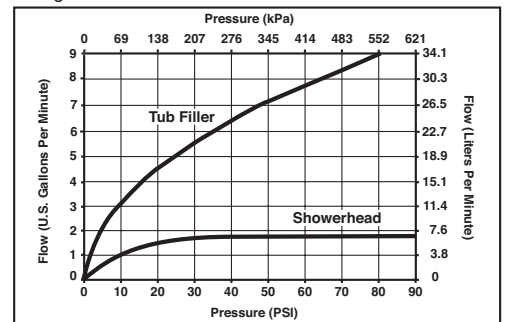

COMPLIES WITH:

- ASME A112.18.1 / CSA B125.1
- ICC/ANSI A117.1 - Valve control only
- EPA WaterSense®

Using R60000-UNBX:

For additional flow rate information reference the Brizo price book.