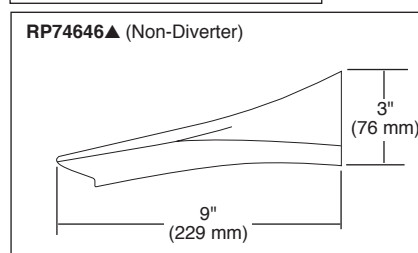

▲ Designate proper finish suffix

Brizo Kitchen & Bath Company reserves the right (1) to make changes in specifications and materials, and (2) to change or discontinue models, both without notice or obligation. Dimensions are for reference only. See current full-line price book or www.brizo.com for finish options and product availability.

Brizo Kitchen & Bath Company

55 E. 111th Street, Indianapolis, Indiana 46280
350 South Edgeware Road, St. Thomas, ON N5P 4L1
© 2017 Brizo Kitchen & Bath Company