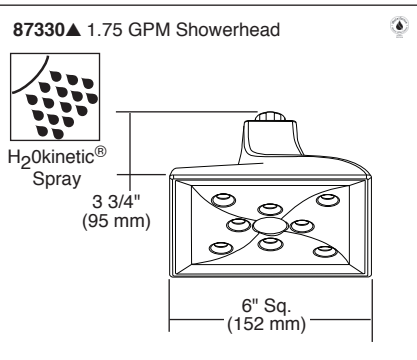

## TUB AND SHOWER FAUCET TRIM

Submitted Model No.: \_\_\_\_\_

Specific Features: \_\_\_\_\_

- Virage® Bath Collection
- TempAssure® Thermostatic
- Valve Only (T60030)
- Shower Only (T60230)
- Tub/Shower (T60430)

### STANDARD SPECIFICATIONS:

- TempAssure® thermostatic valve cartridge.
- Thermostatic wax element maintains the outlet temperature to  $\pm 3.6^{\circ}\text{F}$ .
- Must also order MultiChoice® Universal rough valve body (R60000 Series).
- Back-to-back installation capability.
- Lever volume control handle; temperature adjustment lever.
- Graphics indicate hot/cold temperature adjustment.
- Field adjustable to limit handle rotation into hot water zone.
- All parts replaceable from the front of the valve.
- Adjusts for up to 1" wall thickness.
- Single function H<sub>2</sub>Okinetic Technology® showerhead; 1.75 gpm @ 80 psi, 6.6 L/min @ 550 kPa.
- Tool for showerhead to showerarm assembly provided.
- Decorative, cast brass showerarm and tub spout with slip-on feature.