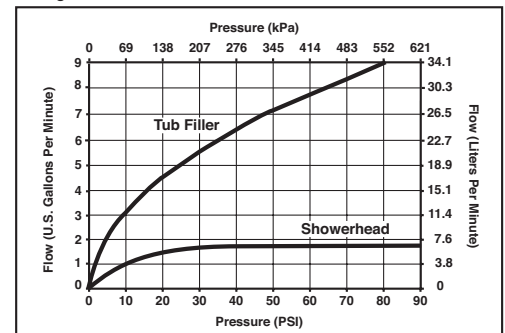

COMPLIES WITH:

- ASME A112.18.1 / CSA B125.1
- ASSE 1016
- ICC/ANSI A117.1 - Valve control only
- EPA WaterSense®

Using R60000-UNBX: