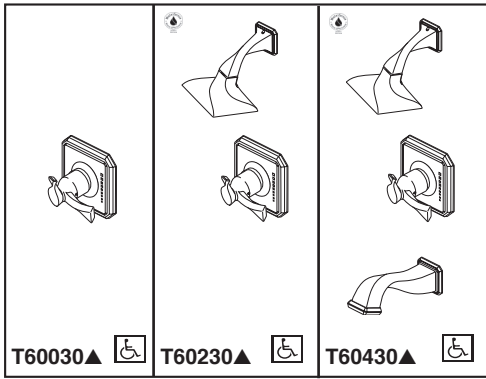

## TUB AND SHOWER FAUCET TRIM

Submitted Model No.: \_\_\_\_\_

Specific Features: \_\_\_\_\_

- Virage® Bath Collection
- TempAssure® Thermostatic
- Valve Only (T60030)
- Shower Only (T60230)
- Tub/Shower (T60430)

### STANDARD SPECIFICATIONS:

- TempAssure® thermostatic valve cartridge.
- Thermostatic wax element maintains the outlet temperature to  $\pm 3.6^{\circ}\text{F}$ .
- Must also order MultiChoice® Universal rough valve body (R60000 Series).
- Back-to-back installation capability.
- Lever volume control handle; temperature adjustment lever.
- Graphics indicate hot/cold temperature adjustment.
- Field adjustable to limit handle rotation into hot water zone.
- All parts replaceable from the front of the valve.
- Adjusts for up to 1" wall thickness.
- Single function H<sub>2</sub>Okinetic Technology® showerhead; 1.75 gpm @ 80 psi, 6.6 L/min @ 550 kPa.
- Tool for showerhead to showerarm assembly provided.
- Decorative, cast brass showerarm and tub spout with slip-on feature.