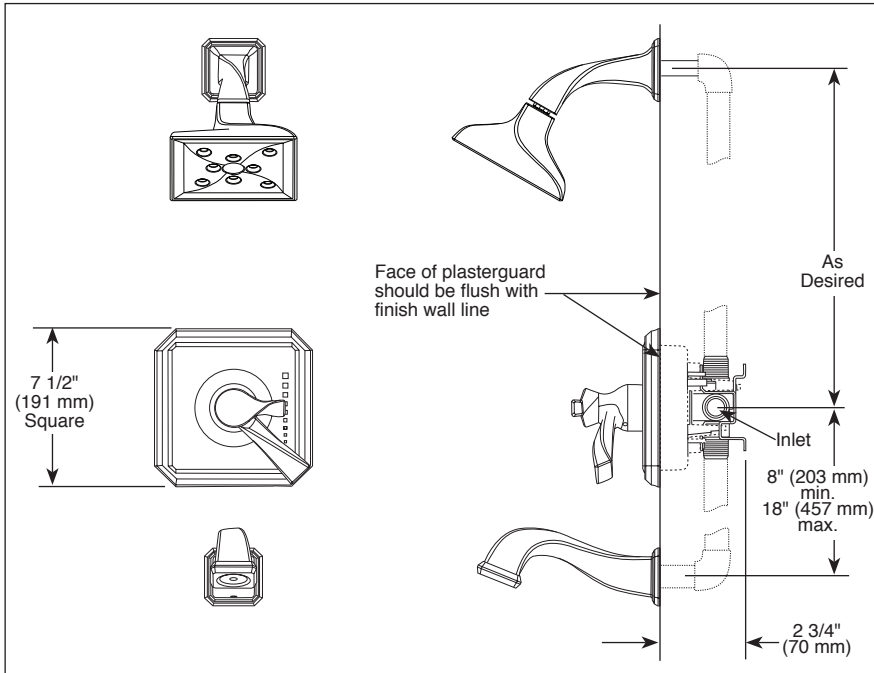

## TUB AND SHOWER FAUCET TRIM

Submitted Model No.: \_\_\_\_\_

Specific Features: \_\_\_\_\_

- Virage® Bath Collection
- TempAssure® Thermostatic
- Valve Only (T60030)
- Shower Only (T60230)
- Tub/Shower (T60430)

### STANDARD SPECIFICATIONS:

- TempAssure® thermostatic valve cartridge.
- Thermostatic wax element maintains the outlet temperature to  $\pm 3.6^{\circ}\text{F}$ .
- Must also order MultiChoice® Universal rough valve body (R60000 Series).
- Back-to-back installation capability.
- Lever volume control handle; temperature adjustment lever.
- Graphics indicate hot/cold temperature adjustment.
- Field adjustable to limit handle rotation into hot water zone.
- All parts replaceable from the front of the valve.
- Adjusts for up to 1" wall thickness.
- Single function H<sub>2</sub>Okinetic Technology® showerhead; 1.75 gpm @ 80 psi, 6.6 L/min @ 550 kPa.
- Tool for showerhead to showerarm assembly provided.
- Decorative, cast brass showerarm and tub spout with slip-on feature.