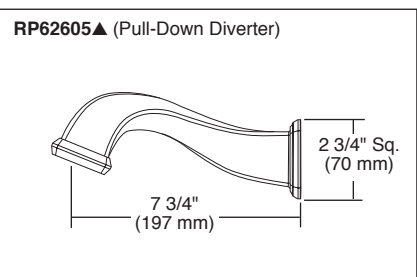

## TUB AND SHOWER FAUCET TRIM

Submitted Model No.: \_\_\_\_\_

Specific Features: \_\_\_\_\_

- Virage® Bath Collection
- TempAssure® Thermostatic
- Valve Only (T60030)
- Shower Only (T60230)
- Tub/Shower (T60430)

### STANDARD SPECIFICATIONS:

- TempAssure® thermostatic valve cartridge.
- Thermostatic wax element maintains the outlet temperature to  $\pm 3.6^{\circ}\text{F}$ .
- Must also order MultiChoice® Universal rough valve body (R60000 Series).
- Back-to-back installation capability.
- Lever volume control handle; temperature adjustment lever.
- Graphics indicate hot/cold temperature adjustment.
- Field adjustable to limit handle rotation into hot water zone.
- All parts replaceable from the front of the valve.
- Adjusts for up to 1" wall thickness.
- Single function H<sub>2</sub>Okinetic Technology® showerhead; 1.75 gpm @ 80 psi, 6.6 L/min @ 550 kPa.
- Tool for showerhead to showerarm assembly provided.
- Decorative, cast brass showerarm and tub spout with slip-on feature.