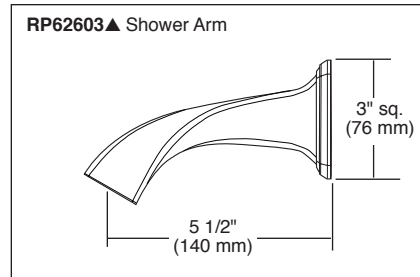

BRIZO®

TUB AND SHOWER FAUCET TRIM

Submitted Model No.: _____

Specific Features: _____

- Virage® Bath Collection
- TempAssure® Thermostatic
- Valve Only (T60030)
- Shower Only (T60230)
- Tub/Shower (T60430)

STANDARD SPECIFICATIONS:

- TempAssure® thermostatic valve cartridge.
- Thermostatic wax element maintains the outlet temperature to $\pm 3.6^{\circ}\text{F}$.
- Must also order MultiChoice® Universal rough valve body (R60000 Series).
- Back-to-back installation capability.
- Lever volume control handle; temperature adjustment lever.
- Graphics indicate hot/cold temperature adjustment.
- Field adjustable to limit handle rotation into hot water zone.
- All parts replaceable from the front of the valve.
- Adjusts for up to 1" wall thickness.
- Single function H₂Okinetic Technology® showerhead; 1.75 gpm @ 80 psi, 6.6 L/min @ 550 kPa.
- Tool for showerhead to showerarm assembly provided.
- Decorative, cast brass showerarm and tub spout with slip-on feature.

WARRANTY

- Lifetime limited warranty on parts (other than electronic parts and batteries) and finishes; or, for commercial users, for 5 years from date of purchase.
- 5 year limited warranty on electronic parts (other than batteries); or, for commercial users, for 1 year from the date of purchase.
- No warranty is provided on batteries.

COMPLIES WITH:

- ASME A112.18.1 / CSA B125.1
- ASSE 1016
- ICC/ANSI A117.1 - Valve control only
- EPA WaterSense®

Using R60000-UNBX:

For additional flow rate information reference the Brizo price book.

Brizo Kitchen & Bath Company

55 E. 1111th Street, Indianapolis, Indiana 46280
350 South Edgeware Road, St. Thomas, ON N5P 4L1
© 2017 Brizo Kitchen & Bath Company

▲ Designate proper finish suffix