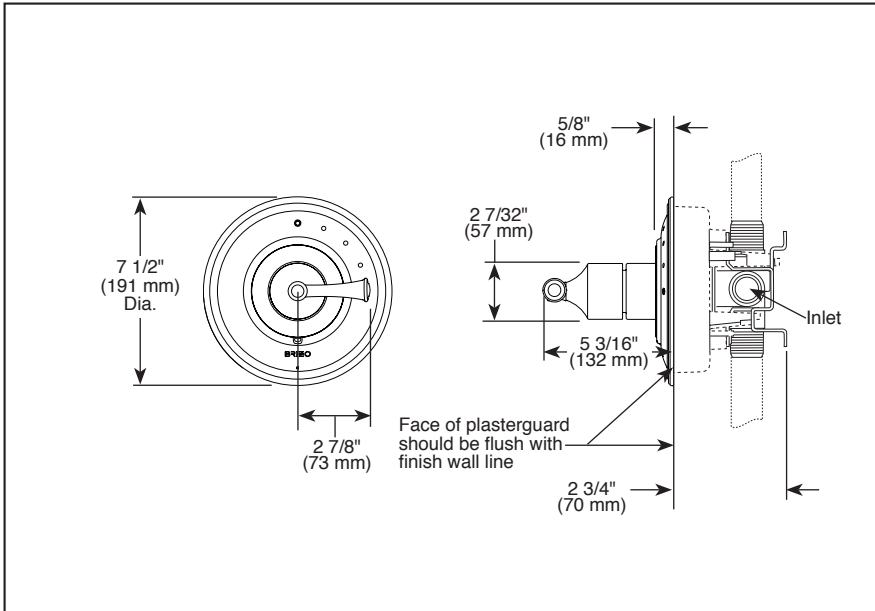

BRIZO®

PRESSURE BALANCE VALVE TRIM

- Baliza® Bath Collection
- Valve Trim Only

T60P005-▲

RP81665 Available Extension Kit

▲ Designate proper finish suffix

STANDARD SPECIFICATIONS:

- Maintains a balanced pressure of hot and cold water even when a valve is turned on or off elsewhere in the system
- For use with MultiChoice® Universal rough valve body (R60000 Series)
- Back-to-back installation capability
- Temperature only controlled with handle
- Red/blue indicator markings
- Field adjustable to limit handle rotation into hot water zone
- 120° maximum handle rotation
- All parts replaceable from the front of the valve
- Extension kit (RP81665) extends rough installation for up to 1 3/4" (optional, not included)