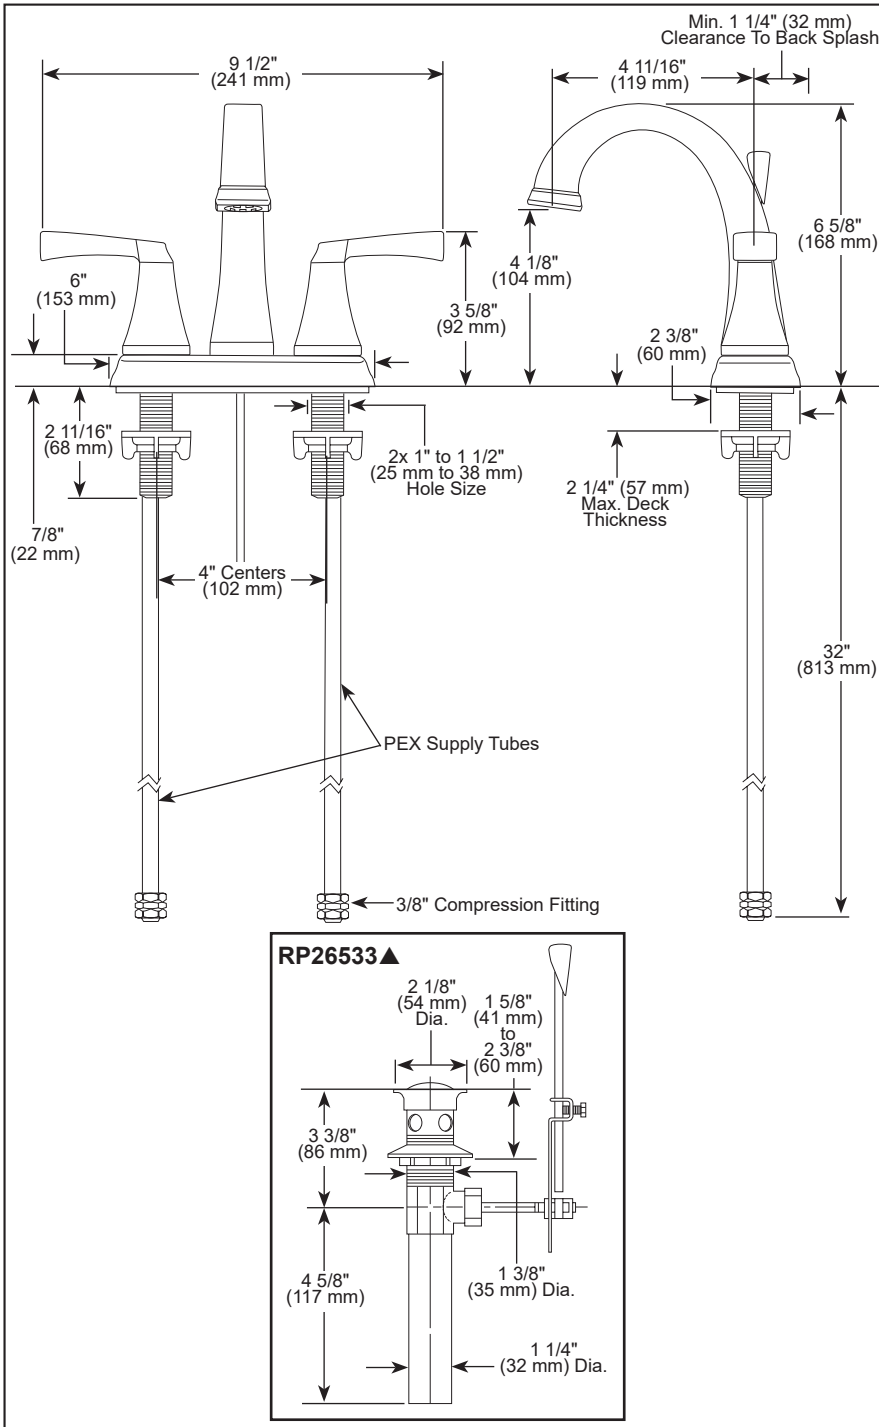

see what Delta can do™

BATHROOM FAUCET

- Dryden® Bath Collection
- Two Handle Deck Mount

FEATURES:

- Touch2O.xt® Technology
- DIAMOND Seal® Technology

STANDARD SPECIFICATIONS:

- Max flow rate 1.2 gpm @ 60 psi, 4.5 L/min @ 414 kPa
- Three-hole mount
- 1/4 turn handle stops
- Diamond coated ceramic cartridge
- Hot and cold stems are interchangeable
- 3/8" O.D. straight PEX supply tubes
- Models have metal drain with pop-up type fitting with plated flange and stopper

COMPLIES WITH:

- ASME A112.18.1/ CSA B125.1
- ASME A112.18.2/ CSA B125.2
- EPA WaterSense®
- ICC/ANSI A117.1 - Valve control only

▲ Designate Proper Finish Suffix

Delta Faucet Company reserves the right (1) to make changes in specifications and materials, and (2) to change or discontinue models, both without notice or obligation. Dimensions are for reference only. See current full-line price book or www.deltafaucet.com for finish options and product availability.

DSP-L-2551-MPU-DST Rev. G

Delta Faucet Company

55 E. 111th Street, Carmel, IN 46280
 350 South Edgeware Road, St. Thomas, ON N5P 4L1
 © 2024 Delta Faucet Company