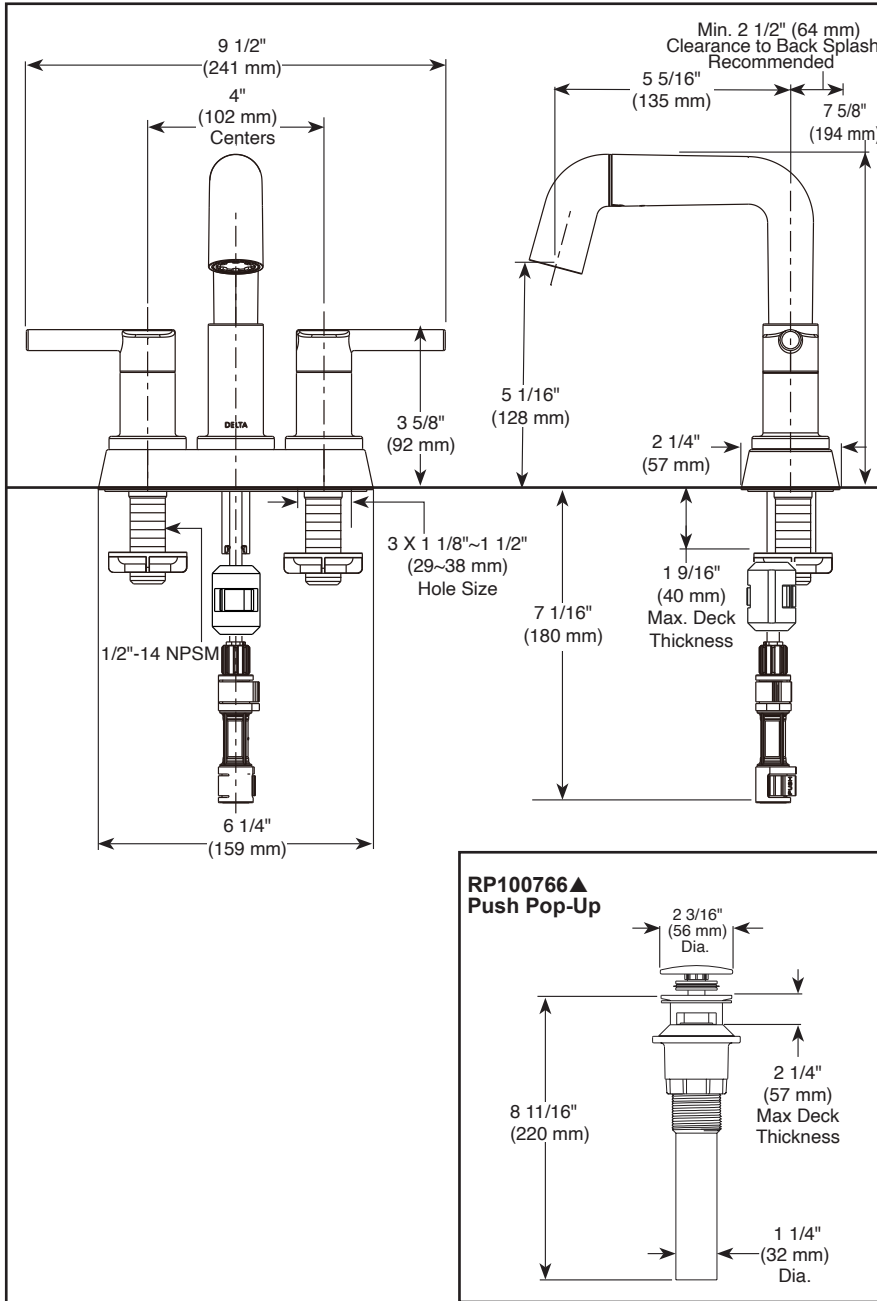

COMPLIES WITH:

- ASME A112.18.1 / CSA B125.1
- ASME A112.18.2 / CSA B125.2
- EPA WaterSense®
- ♿ ICC/ANSI A117.1 - Valve control only

▲ Designate proper finish suffix

Delta Faucet Company reserves the right (1) to make changes in specifications and materials, and (2) to change or discontinue models, both without notice or obligation. Dimensions are for reference only. See current full-line price book or www.deltafaucet.com for finish options and product availability.

Delta Faucet Company

55 E. 111th Street, Carmel, IN 46280
350 South Edgeware Road, St. Thomas, ON N5P 4L1
© 2024 Delta Faucet Company