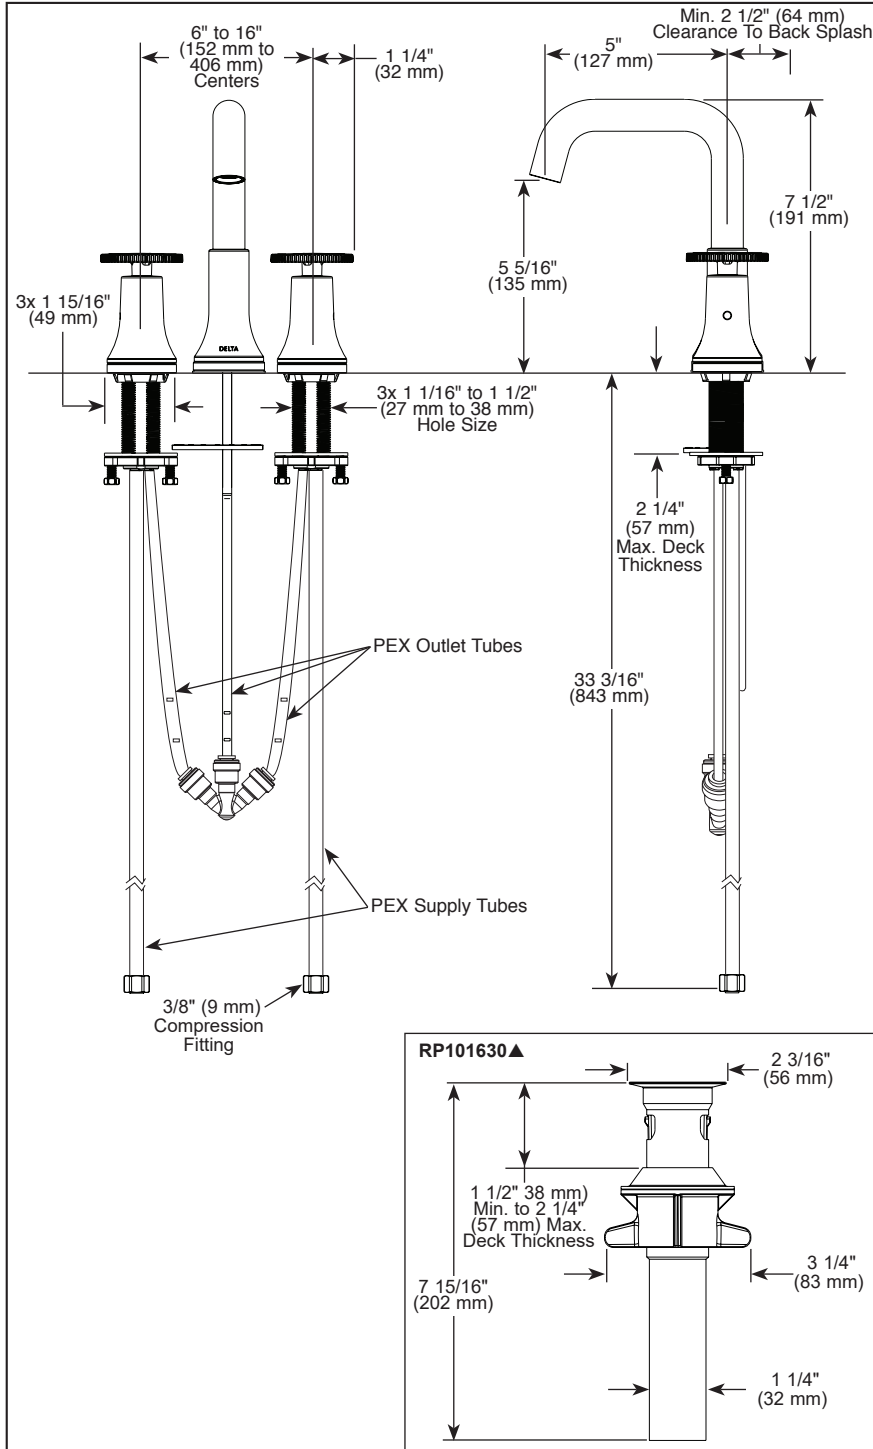

WARRANTY

- Parts and Finish - Lifetime limited warranty; or for commercial purchasers, 10 years for multi-family residential (apartments and condominiums) and 5 years for all other commercial uses, in each case from the date the product is received by the original purchaser or their authorized representative (installation contractor, etc.).
- Electronic Parts and Batteries (if applicable) - 5 years from the date the product is received by the original purchaser or their authorized representative (installation contractor, etc.); or for commercial purchasers, 1 year from the date the product is received by the original purchaser or their authorized representative (installation contractor, etc.). No warranty is provided on batteries.
- Please go to www.deltafaucet.com for the complete details of our limited warranty.