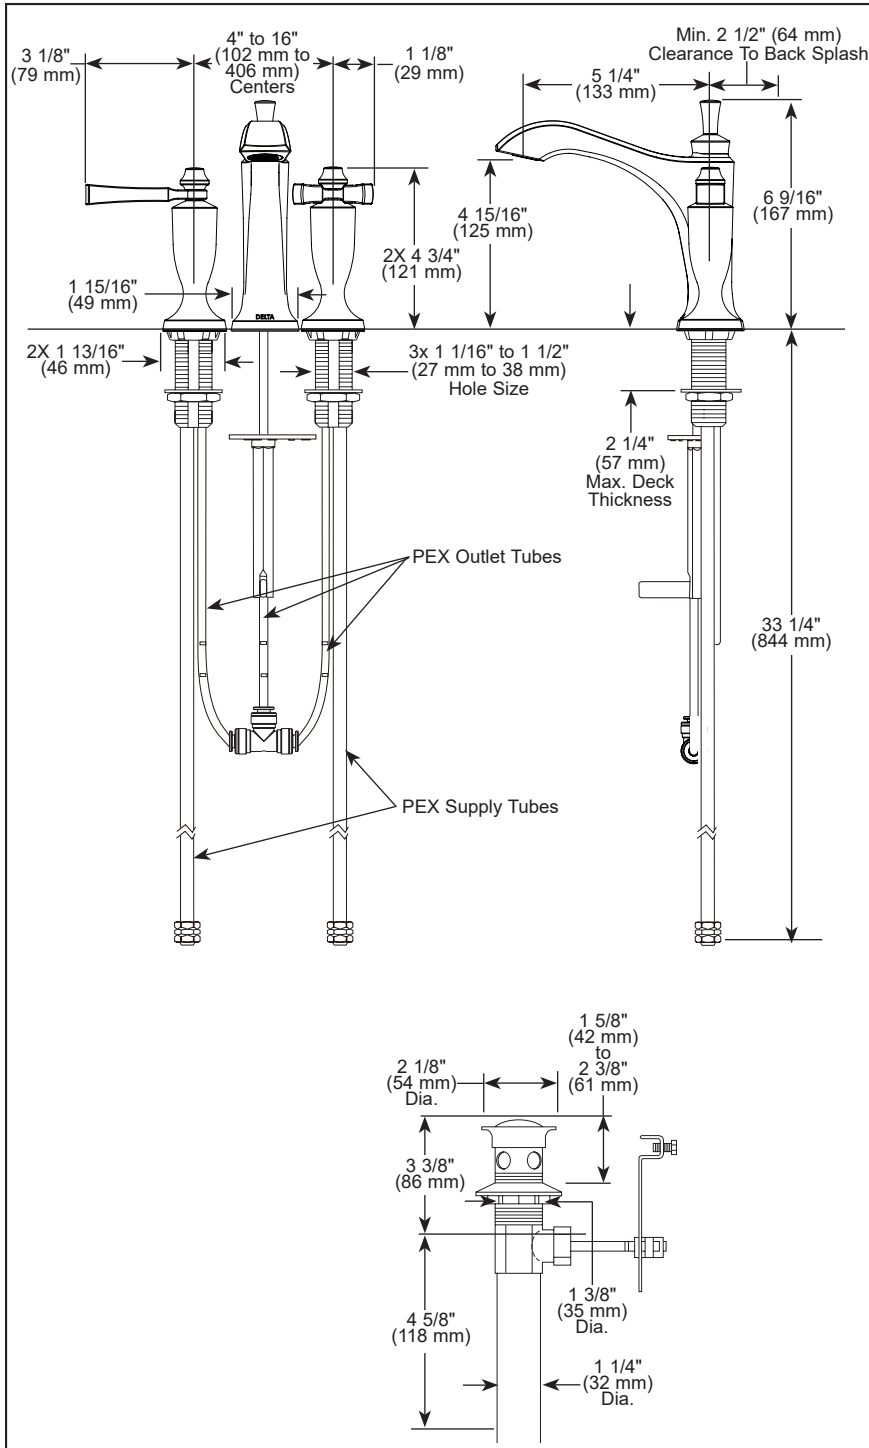

see what Delta can do™

BATHROOM FAUCET

- Dorval® Collection
- Two Handle Widespread Deck Mount

FEATURES:

- DIAMOND Seal® Technology

STANDARD SPECIFICATIONS:

- Max flow rate 1.2 gpm @ 60 psi, 4.5 L/min @ 414 kPa
- Three-hole mount
- 1/4 turn stops
- Hot and cold stems are interchangeable
- Diamond coated ceramic cartridge
- 3/8" O.D. straight PEX supply tubes
- Models have metal drain with pop-up type fitting with plated flange and stopper

COMPLIES WITH:

- ASME A112.18.1 / CSA B125.1
- ASME A112.18.2 / CSA B125.2
- NSF/ANSI/CAN 61 & 372
- EPA WaterSense®
- ♿ ICC/ANSI A117.1 - Valve control only

▲ Designate proper finish suffix

Delta Faucet Company reserves the right (1) to make changes in specifications and materials, and (2) to change or discontinue models, both without notice or obligation. Dimensions are for reference only. See current full-line price book or www.deltafaucet.com for finish options and product availability.

DSP-L-3556-MPU-DST Rev. D

Delta Faucet Company

55 E. 111th Street, Carmel, IN 46280
 350 South Edgeware Road, St. Thomas, ON N5P 4L1
 © 2025 Delta Faucet Company