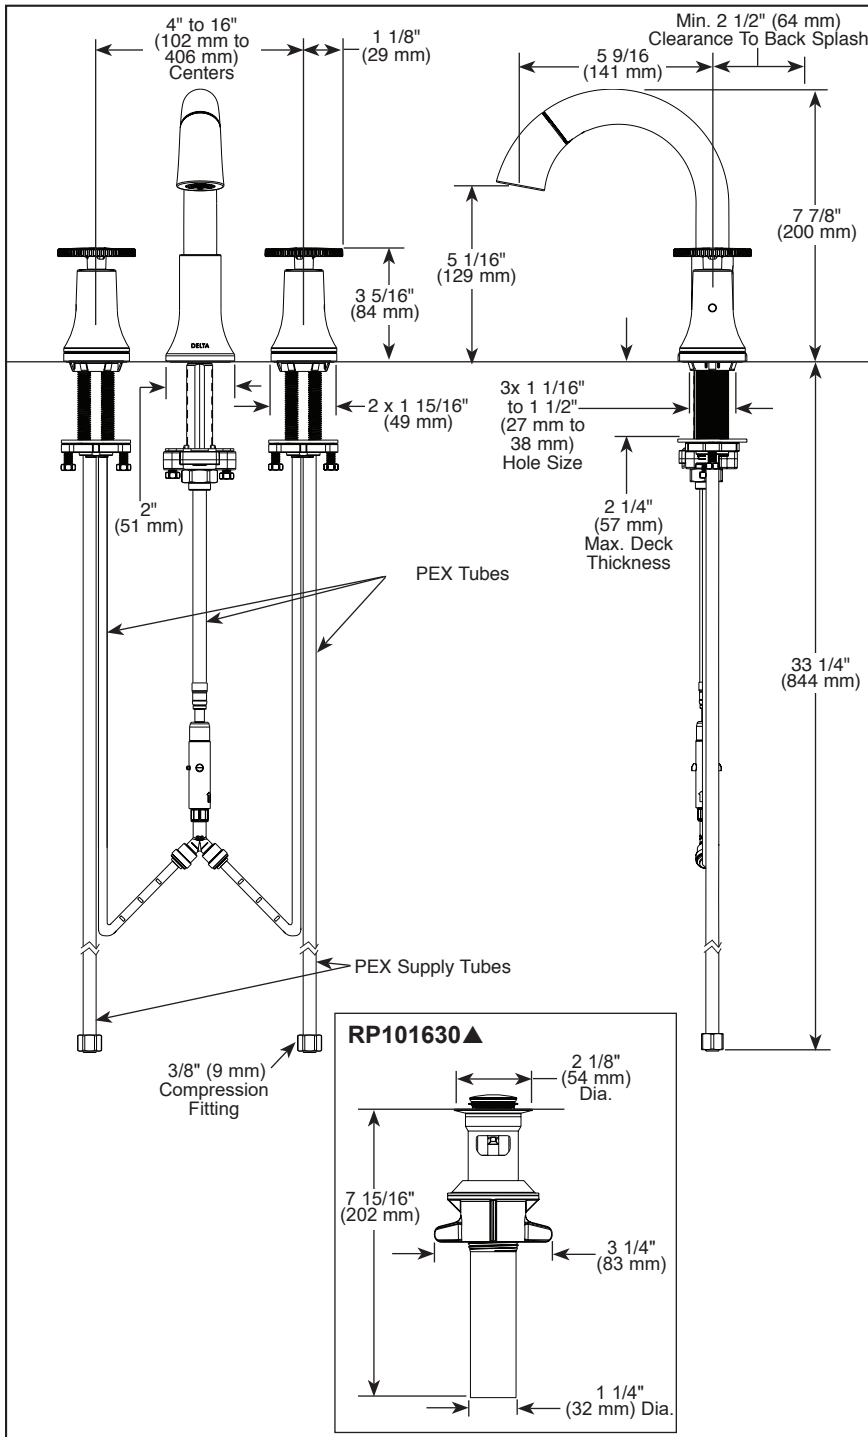

see what Delta can do™

BATHROOM FAUCETS

- Trinsic® Bath Collection
- Two Handle Widespread Pull-Down Deck Mount

FEATURES:

- DIAMOND Seal® Technology
- MagnaTite® Docking

STANDARD SPECIFICATIONS:

- Max. flow rate 1.2 gpm @ 60 psi, 4.5 L/min @ 414 kPa
- Three-hole mount
- Solid brass fabricated end valve
- 1/4 turn handle stops
- Hot and cold stems are interchangeable
- Diamond coated ceramic cartridge
- 3/8" O.D. straight PEX supply tubes
- Models have metal drain with push-pop type fitting with plated flange and stopper
- Not applicable for pedestal sink
- The hose can be pulled out for 20" maximum length

COMPLIES WITH:

- ASME A112.18.1 / CSA B125.1
- ASME A112.18.2 / CSA B125.2
- EPA WaterSense®

▲ Designate proper finish suffix

Delta Faucet Company reserves the right (1) to make changes in specifications and materials, and (2) to change or discontinue models, both without notice or obligation. Dimensions are for reference only. See current full-line price book or www.deltafaucet.com for finish options and product availability.

DSP-L-3558-PD-DST Rev. C

Delta Faucet Company

55 E. 111th Street, Carmel, IN 46280
 350 South Edgeware Road, St. Thomas, ON N5P 4L1
 © 2025 Delta Faucet Company