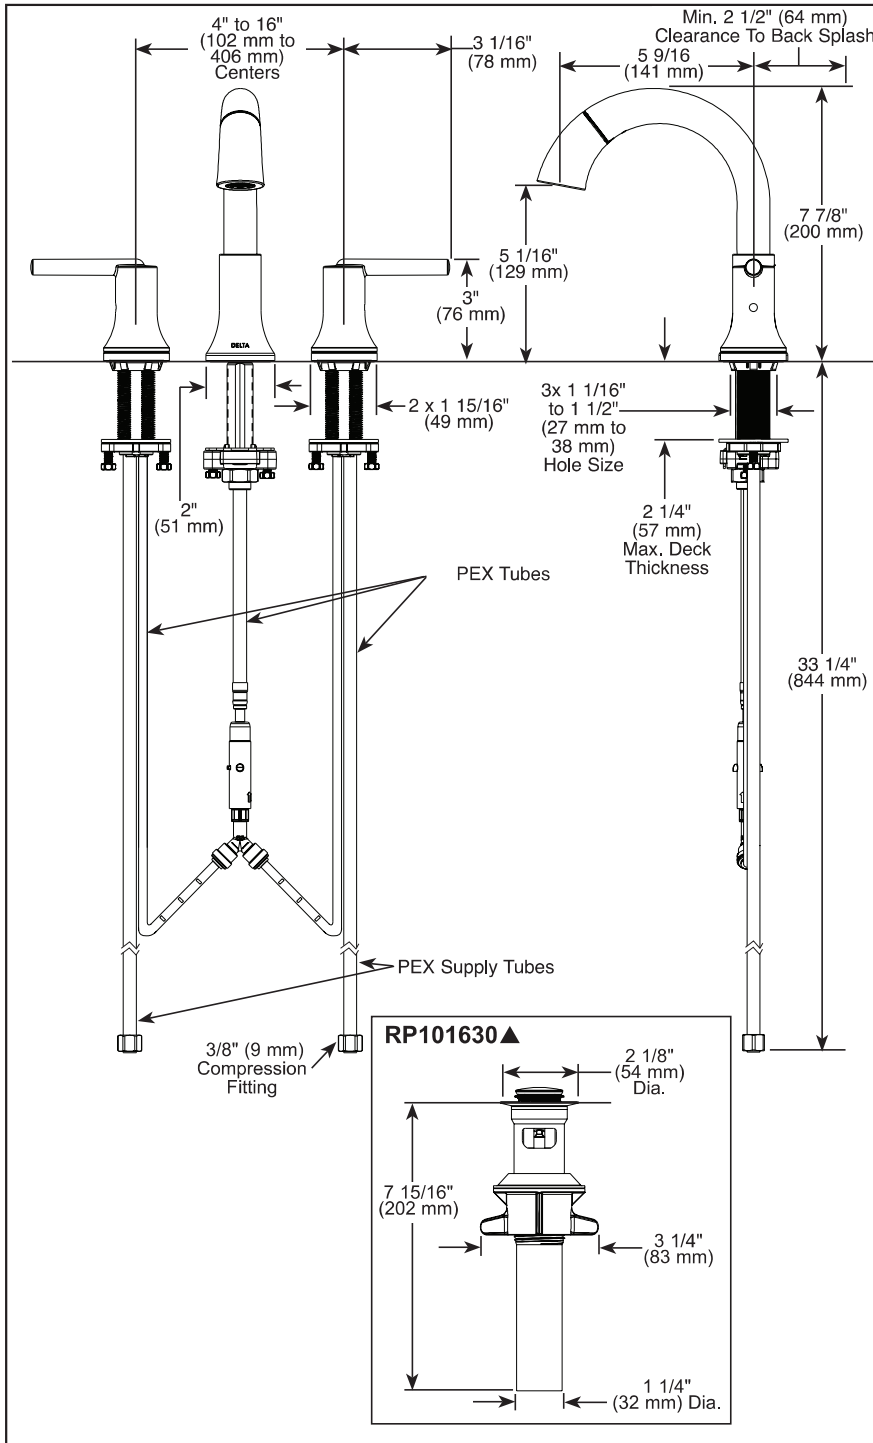

see what Delta can do™

BATHROOM FAUCETS

- Trinsic® Bath Collection
- Two Handle Widespread Pull-Down Deck Mount

FEATURES:

- DIAMOND Seal® Technology
- MagnaTite® Docking

STANDARD SPECIFICATIONS:

- Max. flow rate 1.2 gpm @ 60 psi, 4.5 L/min @ 414 kPa
- Three-hole mount
- Solid brass fabricated end valve
- 1/4 turn handle stops
- Hot and cold stems are interchangeable
- Diamond coated ceramic cartridge
- 3/8" O.D. straight PEX supply tubes
- Models have metal drain with push-pop type fitting with plated flange and stopper
- Not applicable for pedestal sink
- The hose can be pulled out for 20" maximum length

COMPLIES WITH:

- ASME A112.18.1 / CSA B125.1
- ASME A112.18.2 / CSA B125.2
- EPA WaterSense®
- ♿ ICC/ANSI A117.1 - Valve control only

▲ Designate proper finish suffix

Delta Faucet Company reserves the right (1) to make changes in specifications and materials, and (2) to change or discontinue models, both without notice or obligation. Dimensions are for reference only. See current full-line price book or www.deltafaucet.com for finish options and product availability.